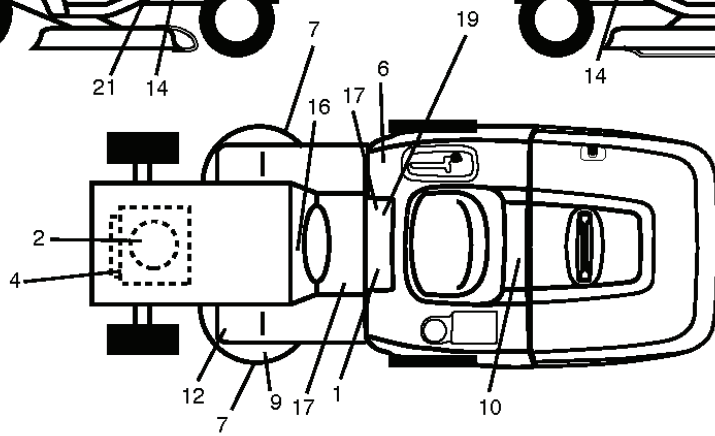

REF.	PART NO.	DESCRIPTION	REMARK	QTY.	KIT
1	532400389	LABEL		1	
2	532416741	DECAL		1	
3	532410699	DECAL		1	
4	532196841	DECAL		1	
6	532180432	DECAL		1	
7	532196842	DECAL		1	
9	532187811	DECAL		1	
10	532145005	DECAL		1	
11	532182166	DECAL		1	
12	532159737	DECAL		1	
14	532159736	DECAL		1	
15	532410704	DECAL		1	
16	532194606	DECAL		1	
17	532140837	DECAL		1	
21	532166286	DECAL		1	
--	532180435	DECAL		1	
--	532166960	DECAL		1	
--	532181091	PLATE		1	
--	532181090	PLATE		1	
--	532400909	OPERATORS MANUAL	(Euro)	1	
--	532400910	OPERATORS MANUAL	(Scan)	1	
--	532411956	OPERATOR'S MANUAL	(E-Bloc)	1	
--	532411957	OPERATOR'S MANUAL	(Baltic)	1