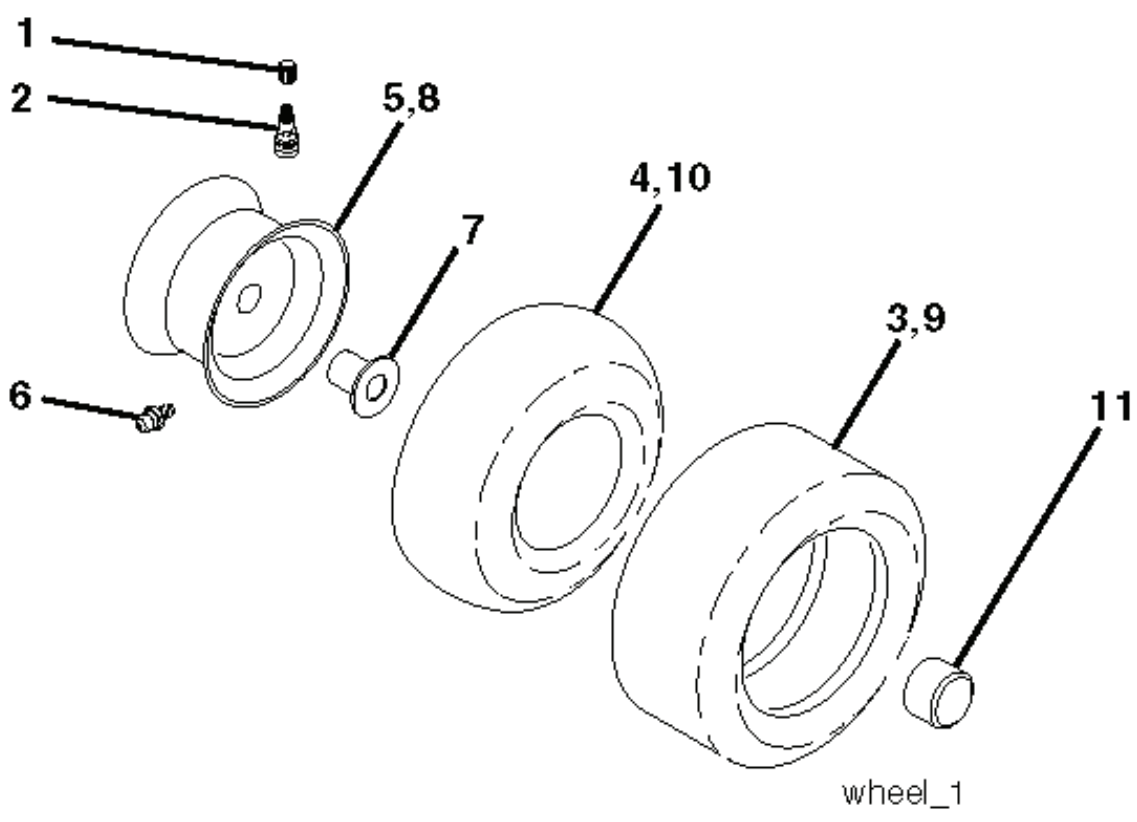

REF.	PART NO.	DESCRIPTION	REMARK	QTY.	KIT
1	532059192	CAP VALVE		1	
2	532065139	NIPPLE		1	
3	532106222	TIRE		1	
4	532059904	HOSE		1	
5	532138336	RIM		1	
6	532124957	FITTING		1	
7	532124959	BEARING		1	
8	532138337	RIM SPROCKET		1	
9	532138468	TIRE		1	
10	532124926	HOSE		1	
11	532175039	HUB CAP		1	
--	532144334	SEALING FOAM		1