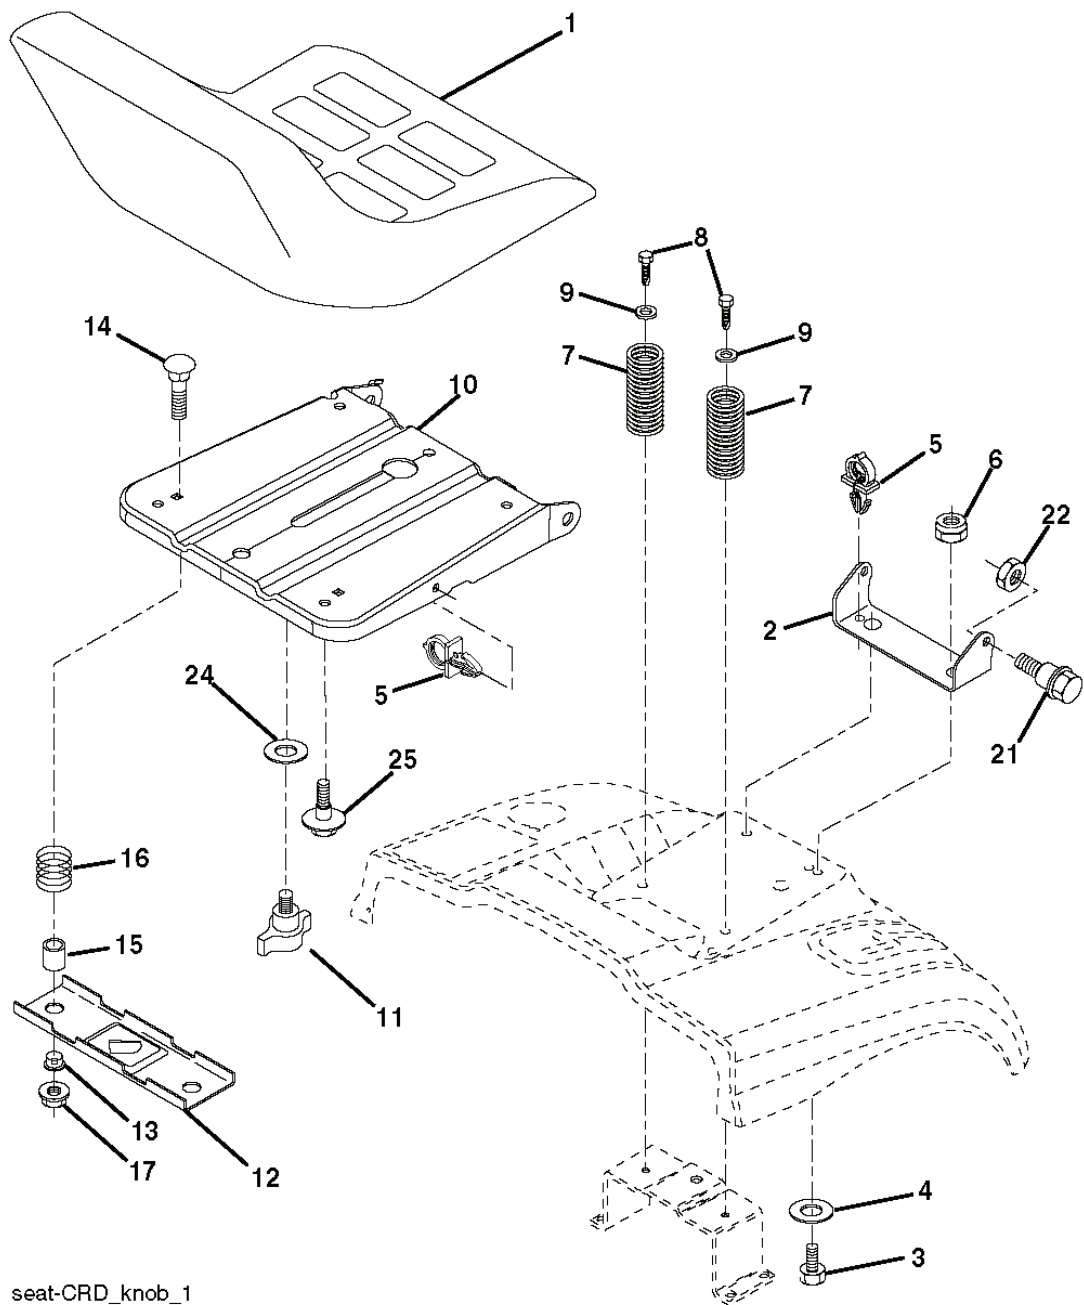

**IGNITION SWITCH**

POSITION	CIRCUIT	"MAKE"
OFF	M+G+A1	
RUN/OVERRIDE	B+A1	
RUN	B+A1	L+A2
START	B + S + A1	

**WIRING INSULATED CLIPS**  
 NOTE: IF WIRING INSULATED CLIPS WERE REMOVED FOR SERVICING OF UNIT, THEY SHOULD BE RE-INSTALLED TO PROPERLY SECURE YOUR WIRING.

seat-CRD\_knob\_1

REF.	PART NO.	DESCRIPTION	REMARK	QTY.	KIT
1	532188713	SEAT		1	
2	532140551	BRACKET		1	
3	871110616	SCREW		1	
4	819131610	WASHER		1	
5	532145006	CLIP		1	
6	873800600	NUT		1	
7	532124181	SPRING		1	
8	817000616	SCREW		1	
9	819131614	WASHER		1	
10	532195530	BERCEAU DE SIEGE CONDUCTEUR		1	
11	532166369	WING NUT		1	
12	532174648	BRACKET		1	
13	532121248	BUSHING		1	
14	872050412	BOLT		1	
15	532134300	SPACER		1	
16	532121250	SPRING		1	
17	532123976	LOCKNUT		1	
21	532171852	BOLT		1	
22	873800500	LOCK NUT		1	
24	819171912	WASHER		1	
25	532127018	BOLT		1	
	PART NO.		REMARK		KIT