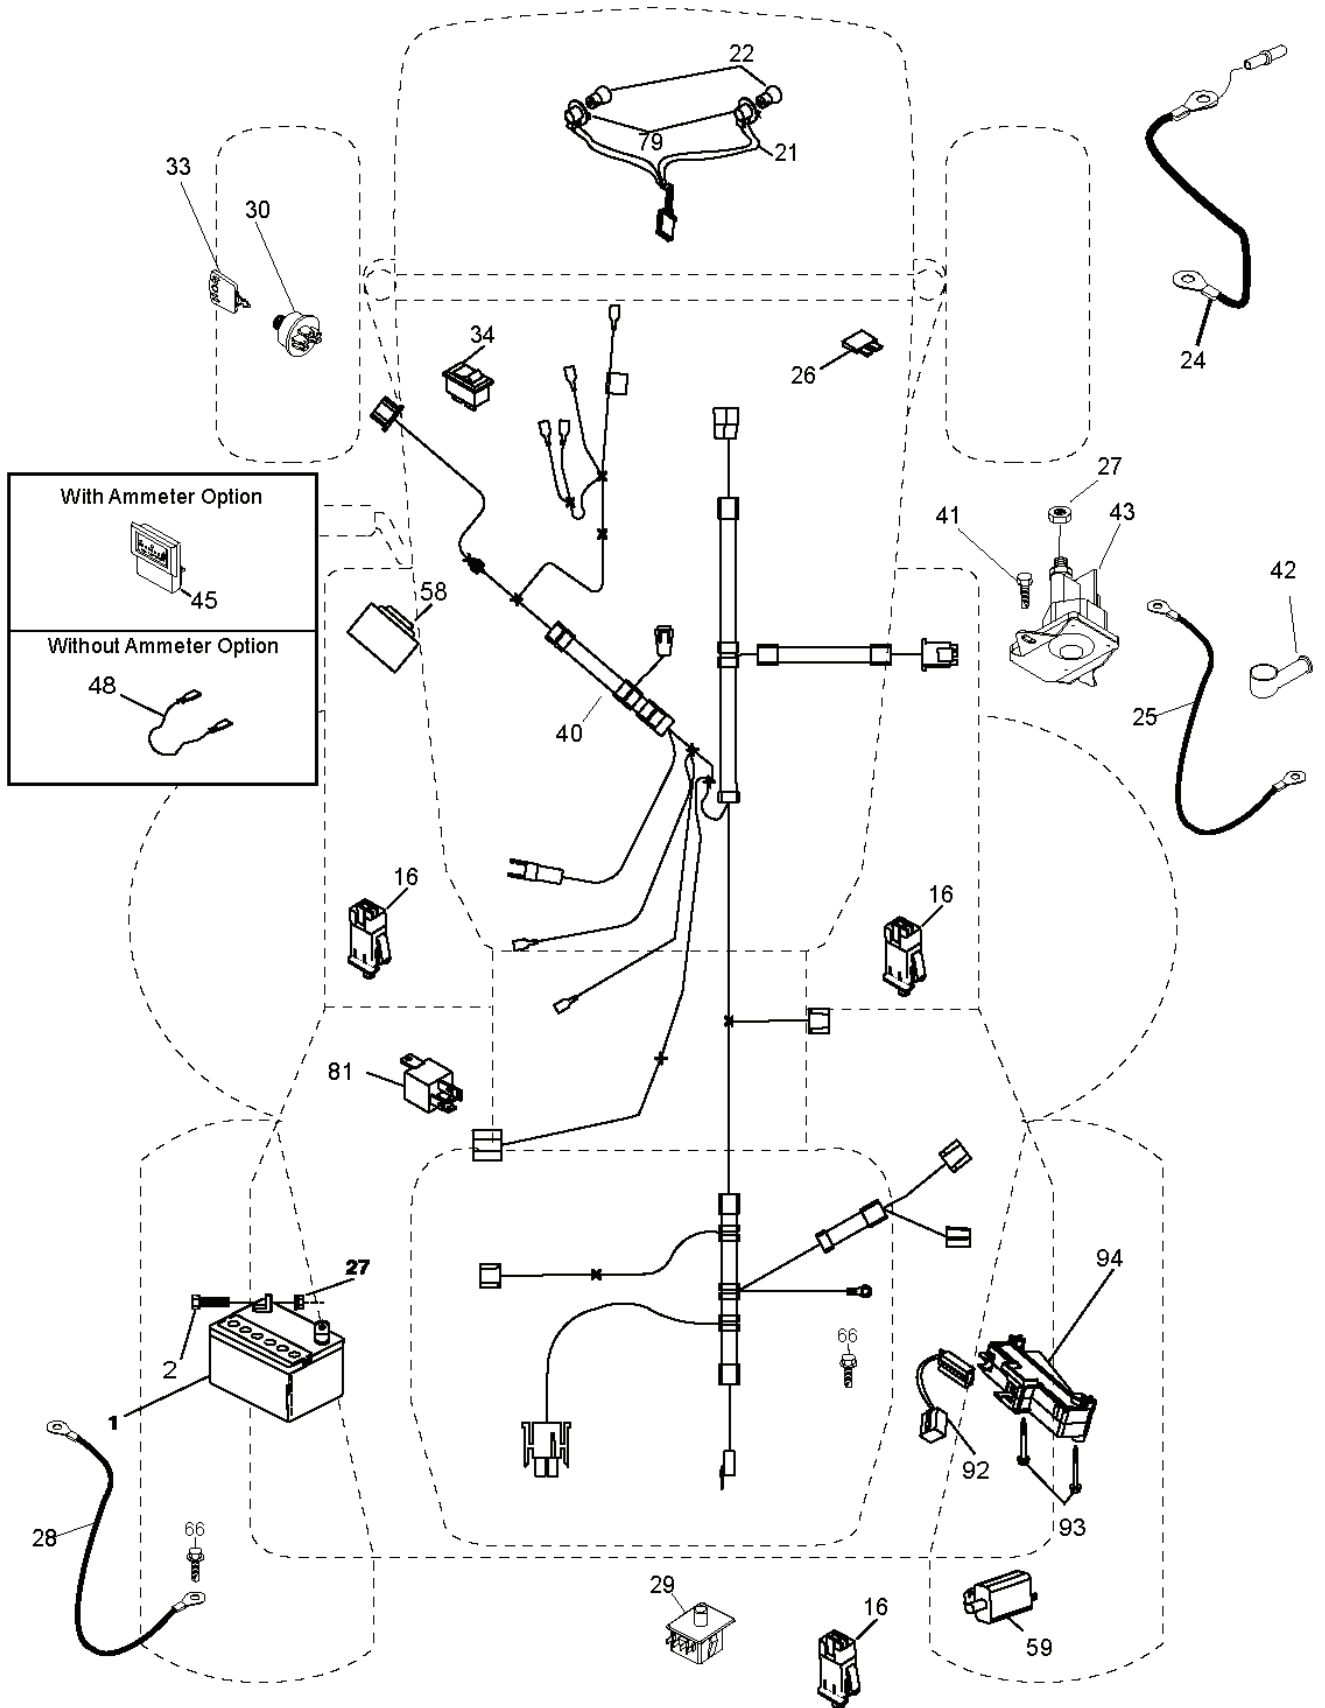

REF.	PART NO.	DESCRIPTION	REMARK	QTY.	KIT
1	532400389	LABEL		1	
2	532416741	DECAL		1	
3	532410699	DECAL		1	
4	532196841	DECAL		1	
6	532180432	DECAL		1	
7	532196842	DECAL		1	
9	532187811	DECAL		1	
10	532145005	DECAL		1	
11	532182166	DECAL		1	
12	532159737	DECAL		1	
14	532159736	DECAL		1	
15	532410704	DECAL		1	
16	532194606	DECAL		1	
17	532140837	DECAL		1	
21	532166286	DECAL		1	
--	532180435	DECAL		1	
--	532166960	DECAL		1	
--	532181091	PLATE		1	
--	532181090	PLATE		1	
--	532400909	OPERATORS MANUAL	(Euro)	1	
--	532400910	OPERATORS MANUAL	(Scan)	1	
--	532411956	OPERATOR'S MANUAL	(E-Bloc)	1	
--	532411957	OPERATOR'S MANUAL	(Baltic)	1