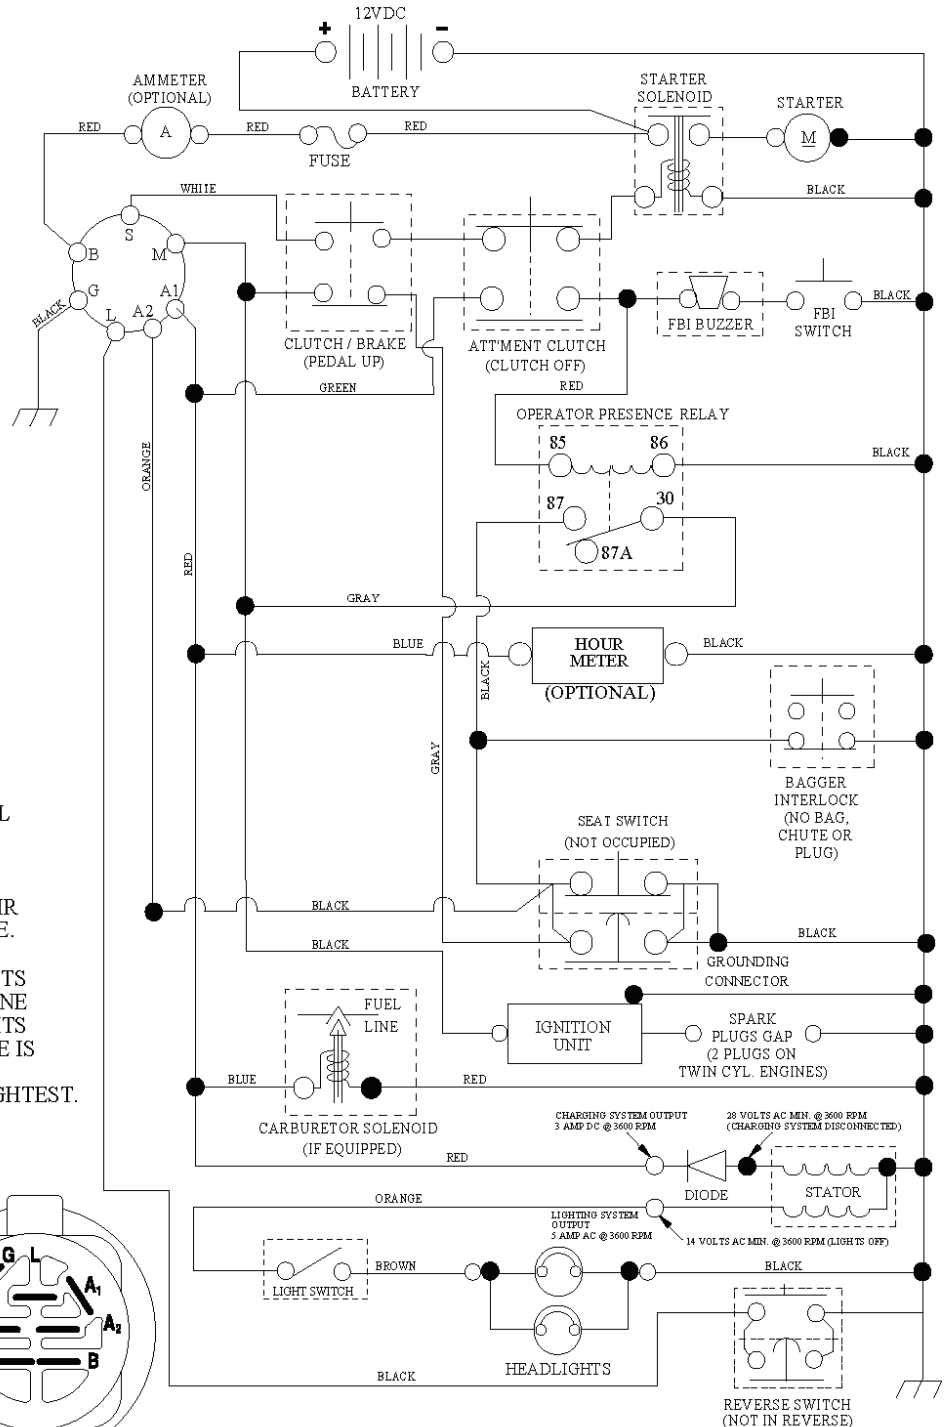

NOTE
YOUR TRACTOR IS EQUIPPED WITH A SPECIAL ALTERNATOR SYSTEM. THE LIGHTS ARE NOT CONNECTED TO THE BATTERY, BUT HAVE THEIR OWN ELECTRICAL SOURCE. BECAUSE OF THIS, THE BRIGHTNESS OF THE LIGHTS WILL CHANGE WITH ENGINE SPEED. AT IDLE THE LIGHTS WILL DIM. AS THE ENGINE IS SPEEDED UP, THE LIGHTS WILL BECOME THEIR BRIGHTEST.