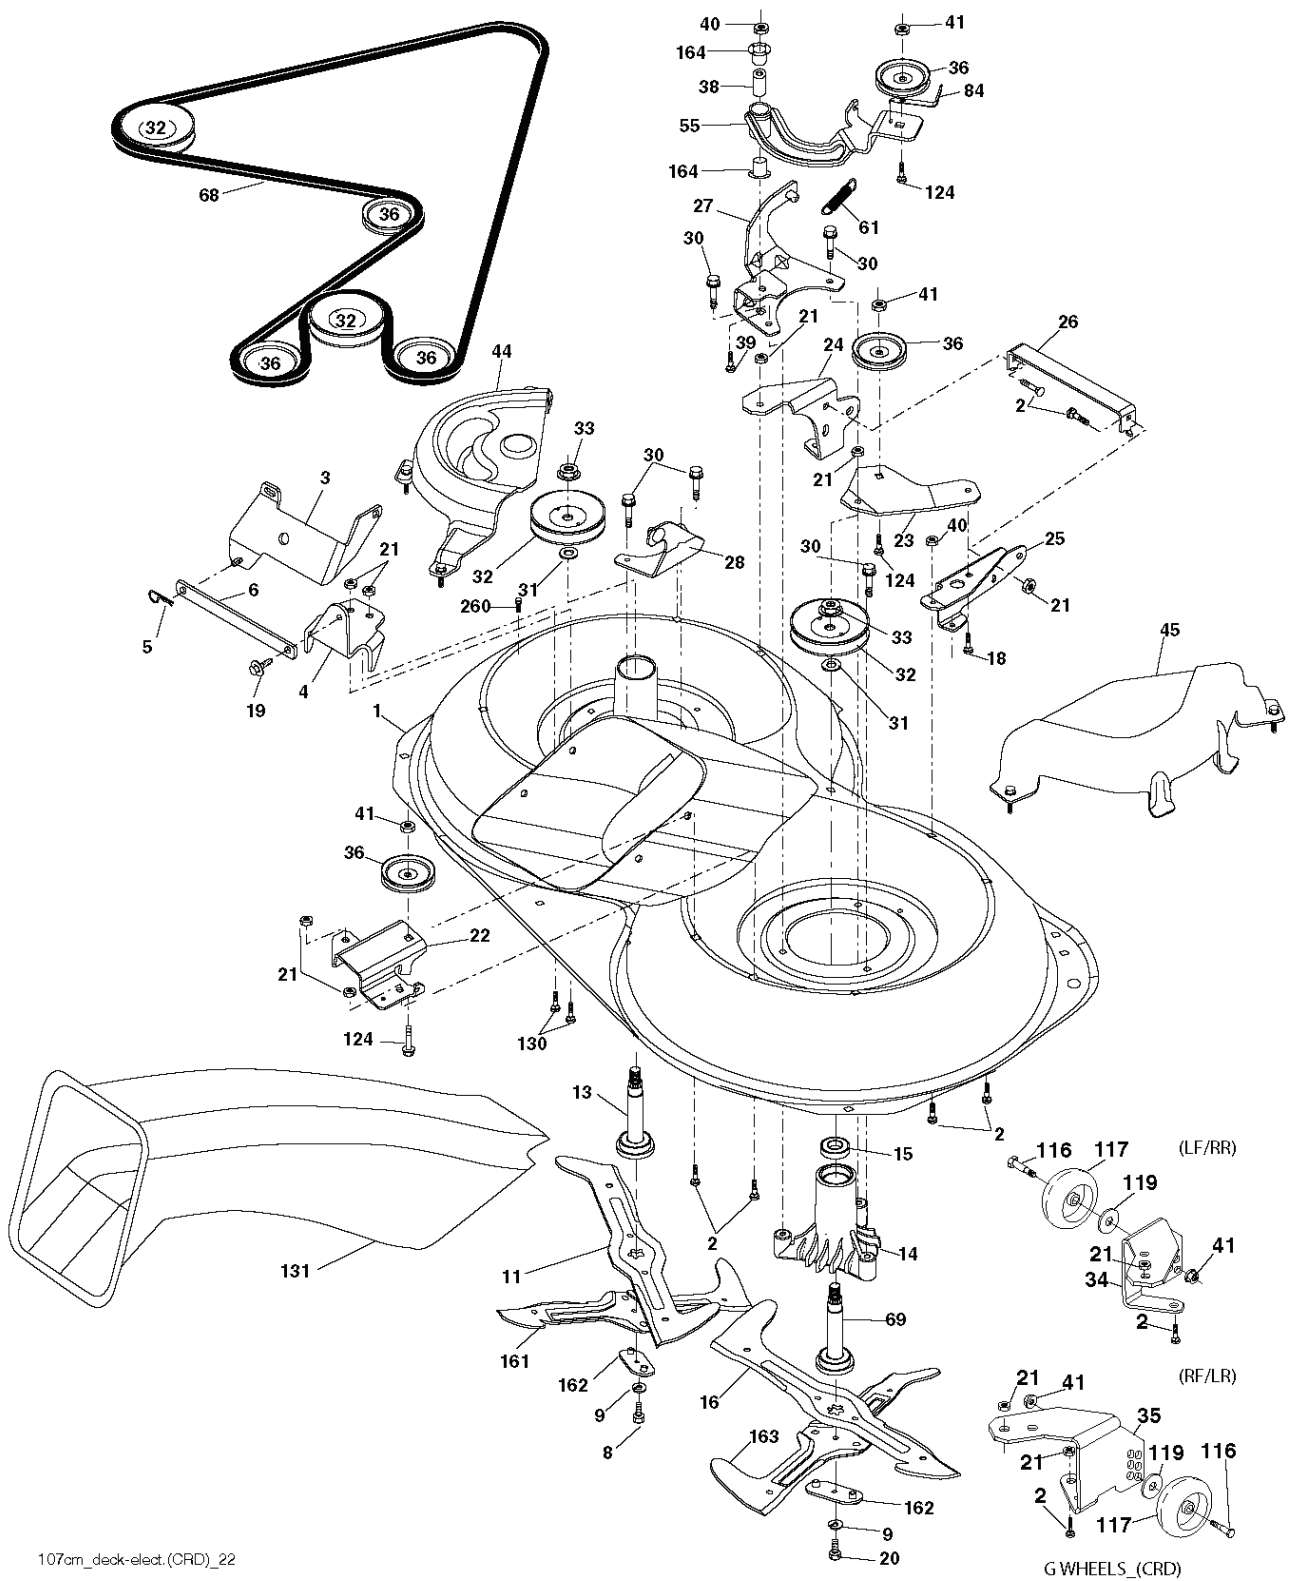

REF.	PART NO.	DESCRIPTION	REMARK	QTY.	KIT
1	532183897	CONTROL		1	
2	532416358	SCREW		1	
4	532137352	MUFFLER		1	
13	532165291	GASKET		1	
23	532169837	HEAT SHIELD		1	
25	532194981	CONTROL		1	
29	532137180	SPARK ARRESTER KIT		1	
31	532407516	FUEL TANK		1	
32	532430220	FUEL CAP		1	
33	532123487	HOSE CLAMP		1	
37	532137040	HOSE		1	
44	817670412	SCREW		1	
45	817000612	SCREW		1	
46	819091416	WASHER		1	
72	532192334	SCREW		1	
78	817060620	SCREW		1	
81	873510400	NUT		1	
122	532421922	EXTENSION PIPE		1