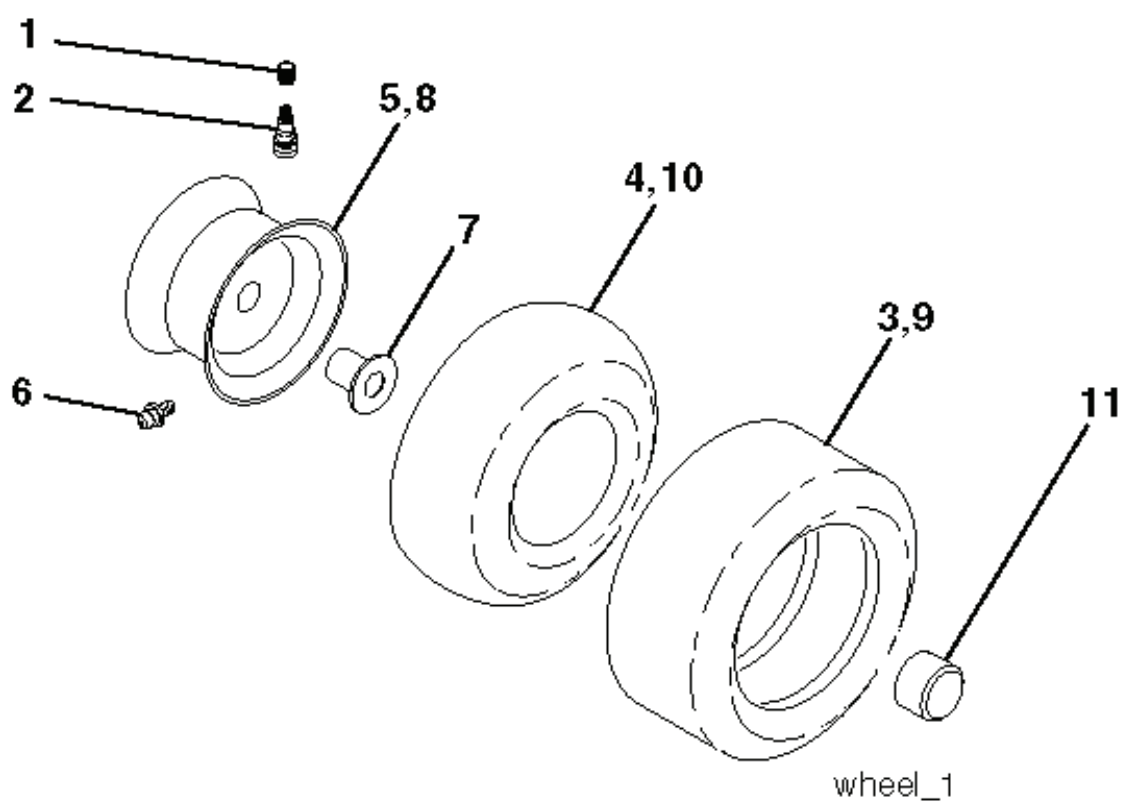

IGNITION SWITCH

POSITION	CIRCUIT "MAKE"
OFF	M+G+A1
RUN/OVERRIDE	B+A1
RUN	B+A1 L+A2
START	B + S + A1

**WIRING INSULATED CLIPS**  
 NOTE: IF WIRING INSULATED CLIPS WERE REMOVED FOR SERVICING OF UNIT, THEY SHOULD BE RE-INSTALLED TO PROPERLY SECURE YOUR WIRING.

---

REF.	PART NO.	DESCRIPTION	REMARK	QTY.	KIT
1	532059192	CAP VALVE		1	
2	532065139	NIPPLE		1	
3	532106222	TIRE		1	
4	532059904	HOSE		1	
5	532138336	RIM		1	
6	532124957	FITTING		1	
7	532124959	BEARING		1	
8	532138337	RIM SPROCKET		1	
9	532138468	TIRE		1	
10	532124926	HOSE		1	
11	532175039	HUB CAP		1	
--	532144334	SEALING FOAM		1	