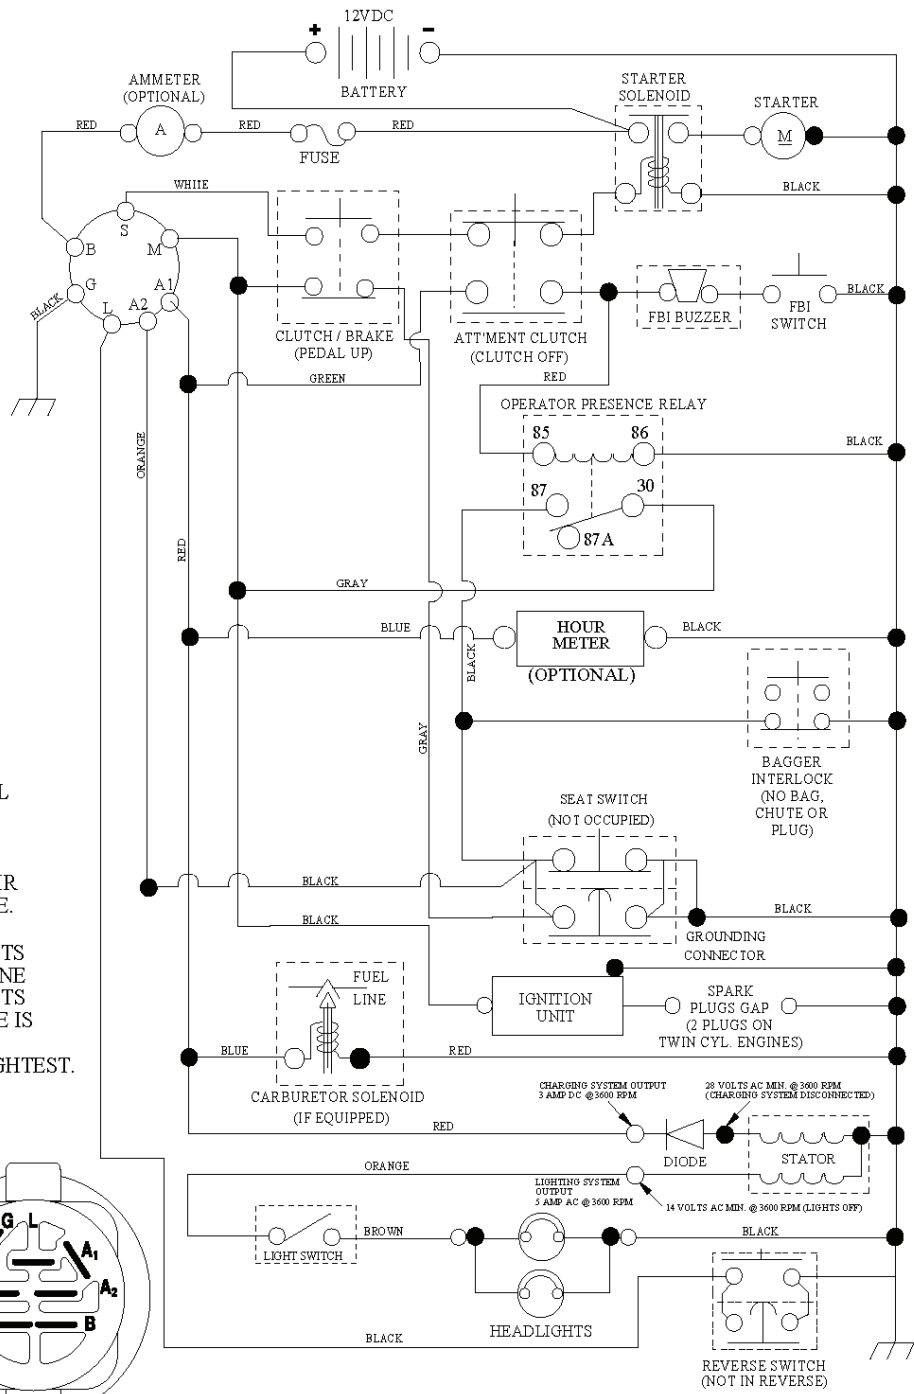

IGNITION SWITCH

NOTE
YOUR TRACTOR IS EQUIPPED WITH A SPECIAL ALTERNATOR SYSTEM. THE LIGHTS ARE NOT CONNECTED TO THE BATTERY, BUT HAVE THEIR OWN ELECTRICAL SOURCE. BECAUSE OF THIS, THE BRIGHTNESS OF THE LIGHTS WILL CHANGE WITH ENGINE SPEED. AT IDLE THE LIGHTS WILL DIM. AS THE ENGINE IS SPEEDED UP, THE LIGHTS WILL BECOME THEIR BRIGHTEST.