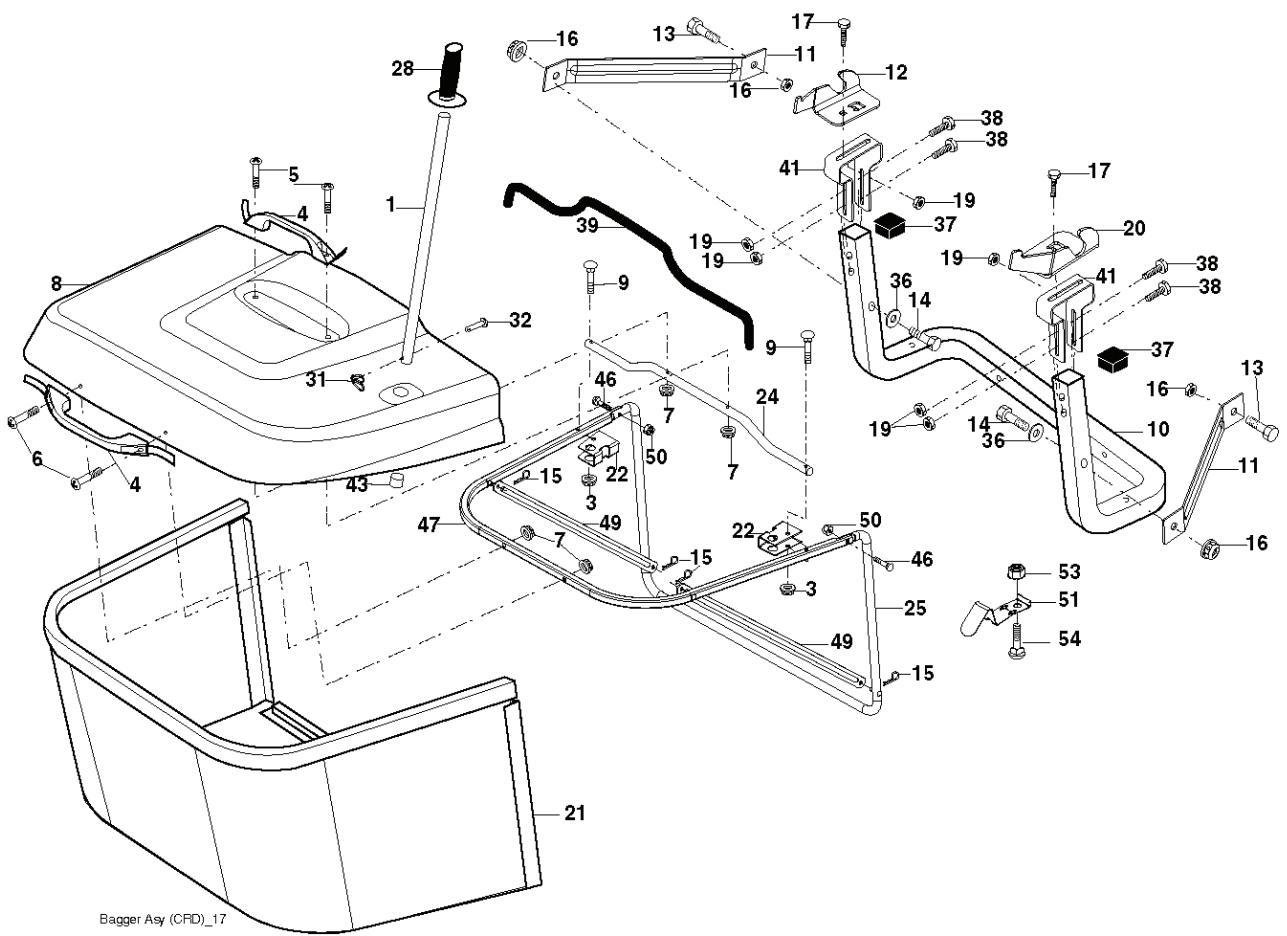

IGNITION SWITCH

POSITION	CIRCUIT "MAKE"
OFF	M+G+A1
RUN/OVERRIDE	B+A1
RUN	B+A1 L+A2
START	B + S + A1

**WIRING INSULATED CLIPS**  
 NOTE: IF WIRING INSULATED CLIPS WERE REMOVED FOR SERVICING OF UNIT, THEY SHOULD BE RE-INSTALLED TO PROPERLY SECURE YOUR WIRING.

seat-CRD\_knob\_1

---

REF.	PART NO.	DESCRIPTION	REMARK	QTY.	KIT
1	532188713	SEAT		1	
2	532140551	BRACKET		1	
3	871110616	SCREW		1	
4	819131610	WASHER		1	
5	532145006	CLIP		1	
6	873800600	NUT		1	
7	532124181	SPRING		1	
8	817000616	SCREW		1	
9	819131614	WASHER		1	
10	532195530	BERCEAU DE SIEGE CONDUCTEUR		1	
11	532166369	WING NUT		1	
12	532174648	BRACKET		1	
13	532121248	BUSHING		1	
14	872050412	BOLT		1	
15	532134300	SPACER		1	
16	532121250	SPRING		1	
17	532123976	LOCKNUT		1	
21	532171852	BOLT		1	
22	873800500	LOCK NUT		1	
24	819171912	WASHER		1	
25	532127018	BOLT		1	

---

REF.	PART NO.	DESCRIPTION	REMARK	QTY.	KIT
1	532059192	CAP VALVE		1	
2	532065139	NIPPLE		1	
3	532106222	TIRE		1	
4	532059904	HOSE		1	
5	532138336	RIM		1	
6	532124957	FITTING		1	
7	532124959	BEARING		1	
8	532138337	RIM SPROCKET		1	
9	532138468	TIRE		1	
10	532124926	HOSE		1	
11	532175039	HUB CAP		1	
--	532144334	SEALING FOAM		1	