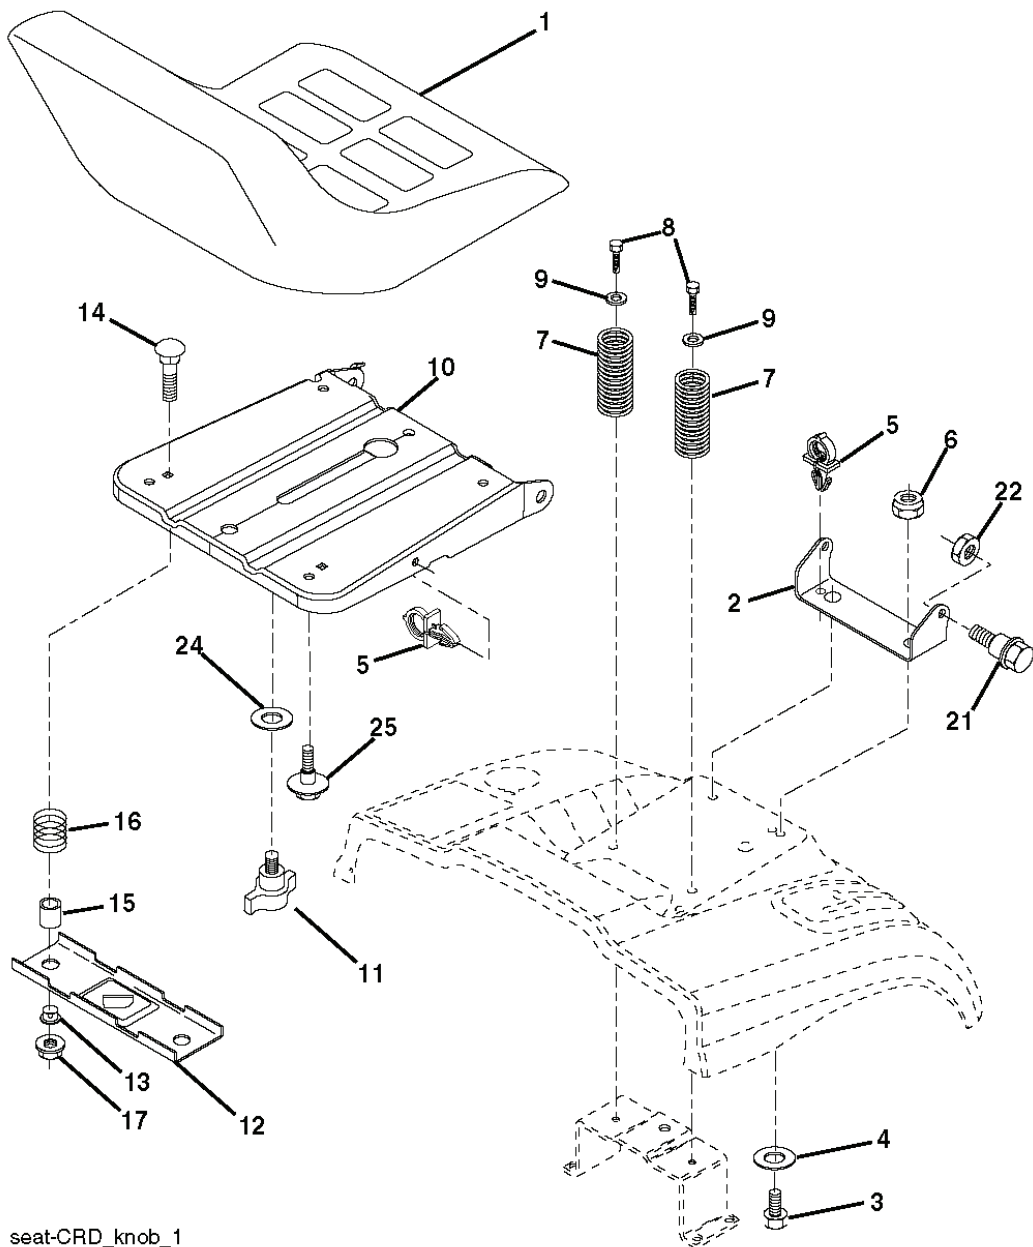

lift-rh.1piece\_23

REF.	PART NO.	DESCRIPTION	REMARK	QTY.	KIT
1	532405007	PLUNGE		1	
2	532198070	SHAFT		1	
3	532188822	GROOVED PIN		1	
4	812000002	RETAINER RING		1	
5	819211621	WASHER		1	
6	532120183	BEARING		1	
7	532109413	GRIP		1	
8	532124526	KNOB		1	
11	532165829	ROD		1	
12	532165831	ROD		1	
13	532124670	RETAINER RING		1	
15	532173288	LINK		1	
16	873350800	NUT		1	
17	532175689	BRACKET		1	
18	873800800	NUT		1	
19	532139868	LEVER		1	
20	532194209	SPRING		1	
31	532169865	BEARING		1	
32	873540600	NUT		1	
36	532155097	INDICATOR		1	
37	532123935	PLUG		1	
38	817060516	SCREW		1	
40	819112410	WASHER		1	
41	532123934	INDICATOR		1	

IGNITION SWITCH

POSITION	CIRCUIT "MAKE"
OFF	M+G+A1
RUN/OVERRIDE	B+A1
RUN	B+A1 L+A2
START	B + S + A1

**WIRING INSULATED CLIPS**  
 NOTE: IF WIRING INSULATED CLIPS WERE REMOVED FOR SERVICING OF UNIT, THEY SHOULD BE RE-INSTALLED TO PROPERLY SECURE YOUR WIRING.

seat-CRD\_knob\_1

---

REF.	PART NO.	DESCRIPTION	REMARK	QTY.	KIT
1	532188713	SEAT		1	
2	532140551	BRACKET		1	
3	871110616	SCREW		1	
4	819131610	WASHER		1	
5	532145006	CLIP		1	
6	873800600	NUT		1	
7	532124181	SPRING		1	
8	817000616	SCREW		1	
9	819131614	WASHER		1	
10	532195530	BERCEAU DE SIEGE CONDUCTEUR		1	
11	532166369	WING NUT		1	
12	532174648	BRACKET		1	
13	532121248	BUSHING		1	
14	872050412	BOLT		1	
15	532134300	SPACER		1	
16	532121250	SPRING		1	
17	532123976	LOCKNUT		1	
21	532171852	BOLT		1	
22	873800500	LOCK NUT		1	
24	819171912	WASHER		1	
25	532127018	BOLT		1	