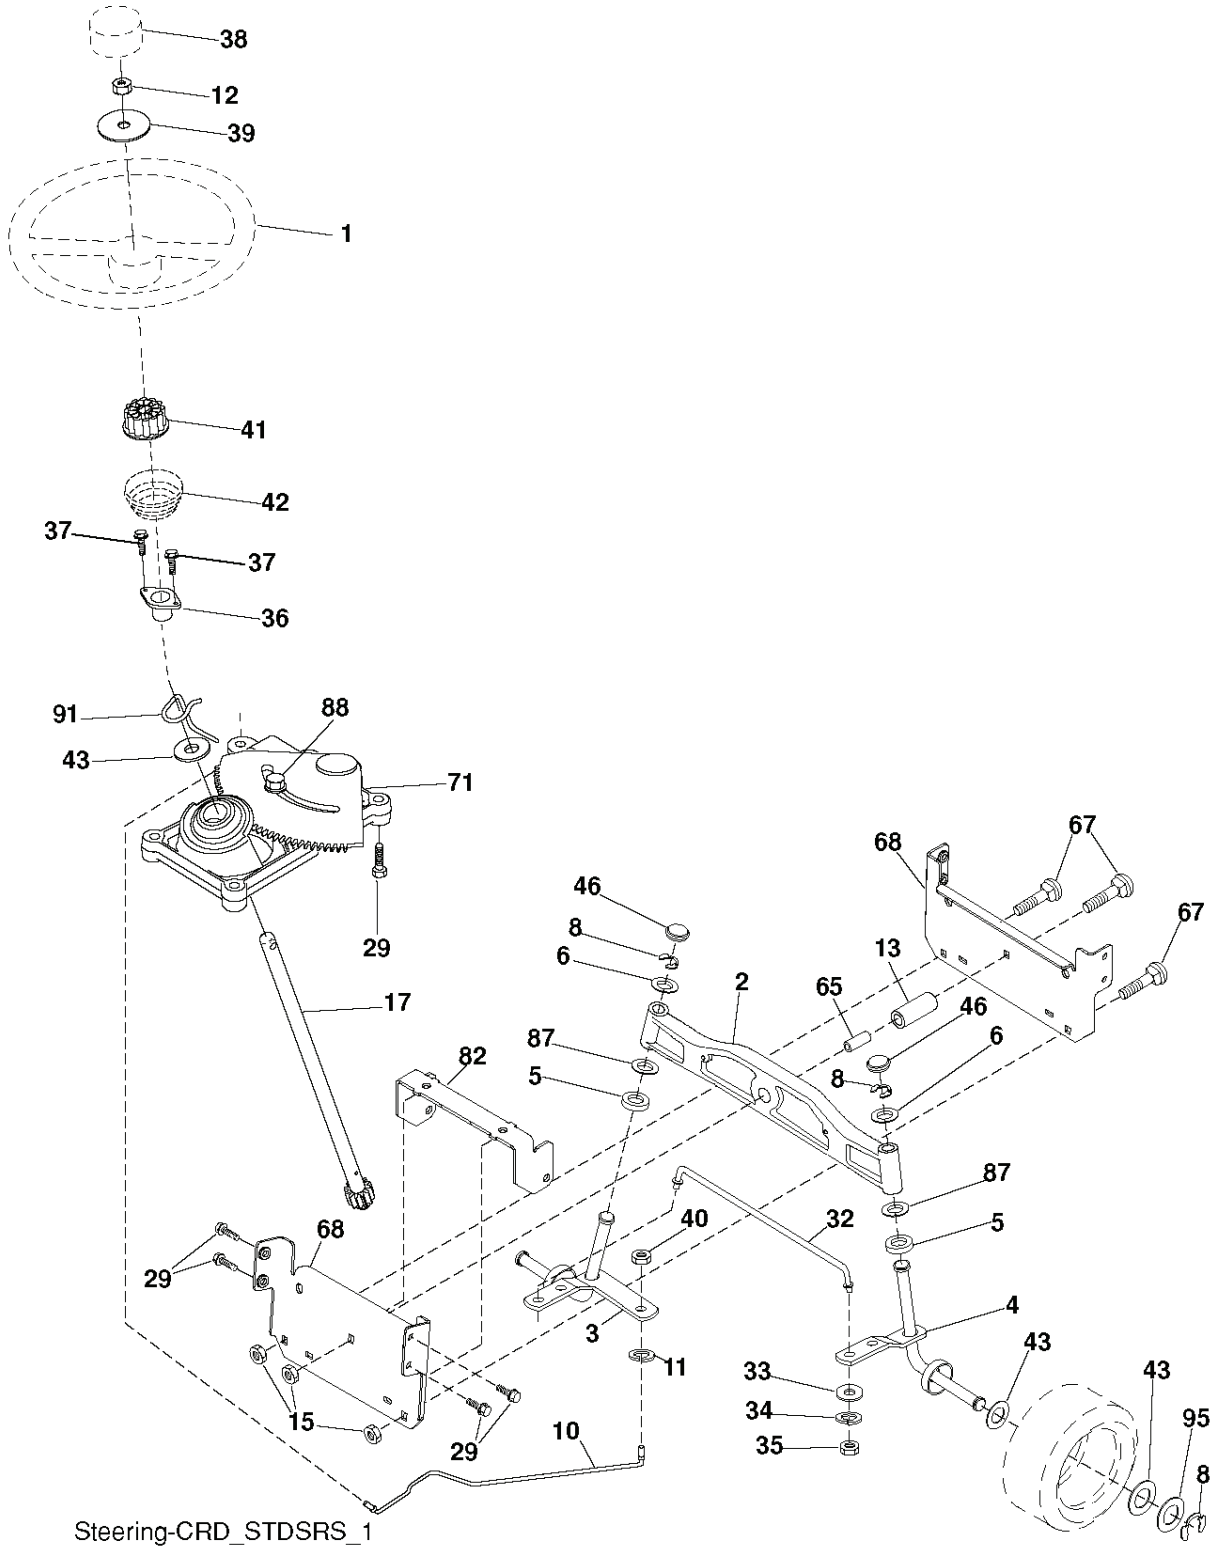

Steering-CRD_STDSRS_1

REF.	PART NO.	DESCRIPTION	REMARK	QTY.	KIT
1	532424146	STEERING WHEEL		1	
2	532184706	SHAFT		1	
3	532169840	SPINDLE		1	
4	532169839	SPINDLE		1	
5	532124931	WASHER		1	
6	532121748	WASHER		1	
8	812000029	RETAINER RING		1	
10	532175121	ROD		1	
11	810040600	WASHER		1	
12	873940800	NUT		1	
13	532136518	PIPE		1	
15	873900600	NUT		1	
17	532177883	SHAFT		1	
29	817000612	SCREW		1	
32	532170162	ROD		1	
33	819111216	WASHER		1	
34	810040500	WASHER		1	
35	873540500	NUT		1	
36	532145207	BUSHING		1	
37	532152927	SCREW		1	
38	532424691	INSERT		1	
39	819183812	WASHER		1	
40	873540600	NUT		1	
41	532186737	ADAPTER		1	
42	532177149	BOOT		1	
43	532121749	WASHER		1	
46	532121232	HUB CAP		1	
65	532414736	SPACER		1	
67	872110618	BOLT		1	
71	532175146	STEERING GEAR		1	
68	532169827	SHAFT		1	
82	532199978	SUPPORT ESSIEU AVANT		1	
87	532173966	WASHER		1	
88	532175118	BOLT		1	
91	532175553	SPRING		1	
95	532188967	WASHER		1	
	PART NO.		REMARK		KIT
	PART NO.		REMARK		KIT