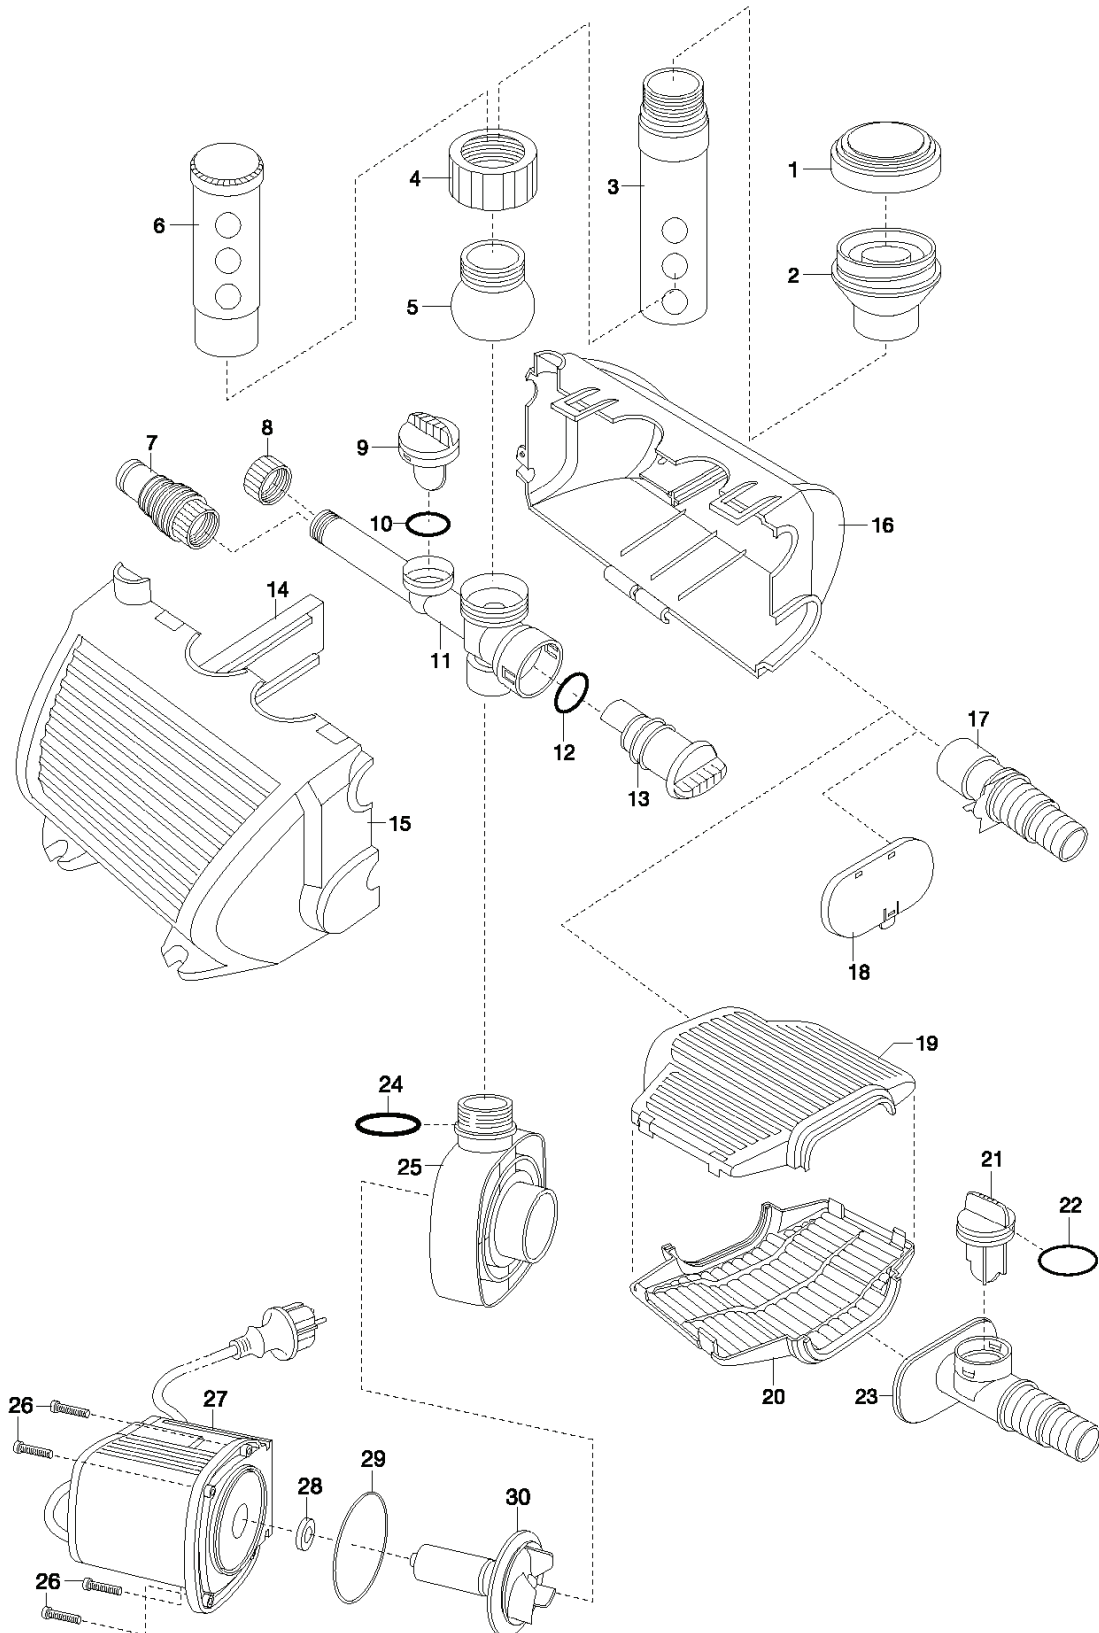

PUMP SET FP 4000 ECONOMIC, Art. 7658-

SPARE PARTS LIST

Fountain Pump Set FP 4000 Economic

Art. 7658

REF.	PART NO.	DESCRIPTION	REMARK	QTY.	KIT
	520564801	POLY BAG. CPL.	7655-00.902.00	1	
8	520318201	END CAP. CPL	803-00.613.00	1	
	520564401	DISTRIBUTOR	7655-00.900.05	1	
24	577995801	O-RING 29X3	7658-00.900.01	1	
25	577995901	PUMP CAP	7658-00.900.02	1	
26	525621301	SCREW	7863-00.900.01	1	
29	525621501	O-RING 60X2.5	7863-00.900.02	1	
30	577996201	MOVEMENT UNIT, CPL.	7658-00.900.05	1	