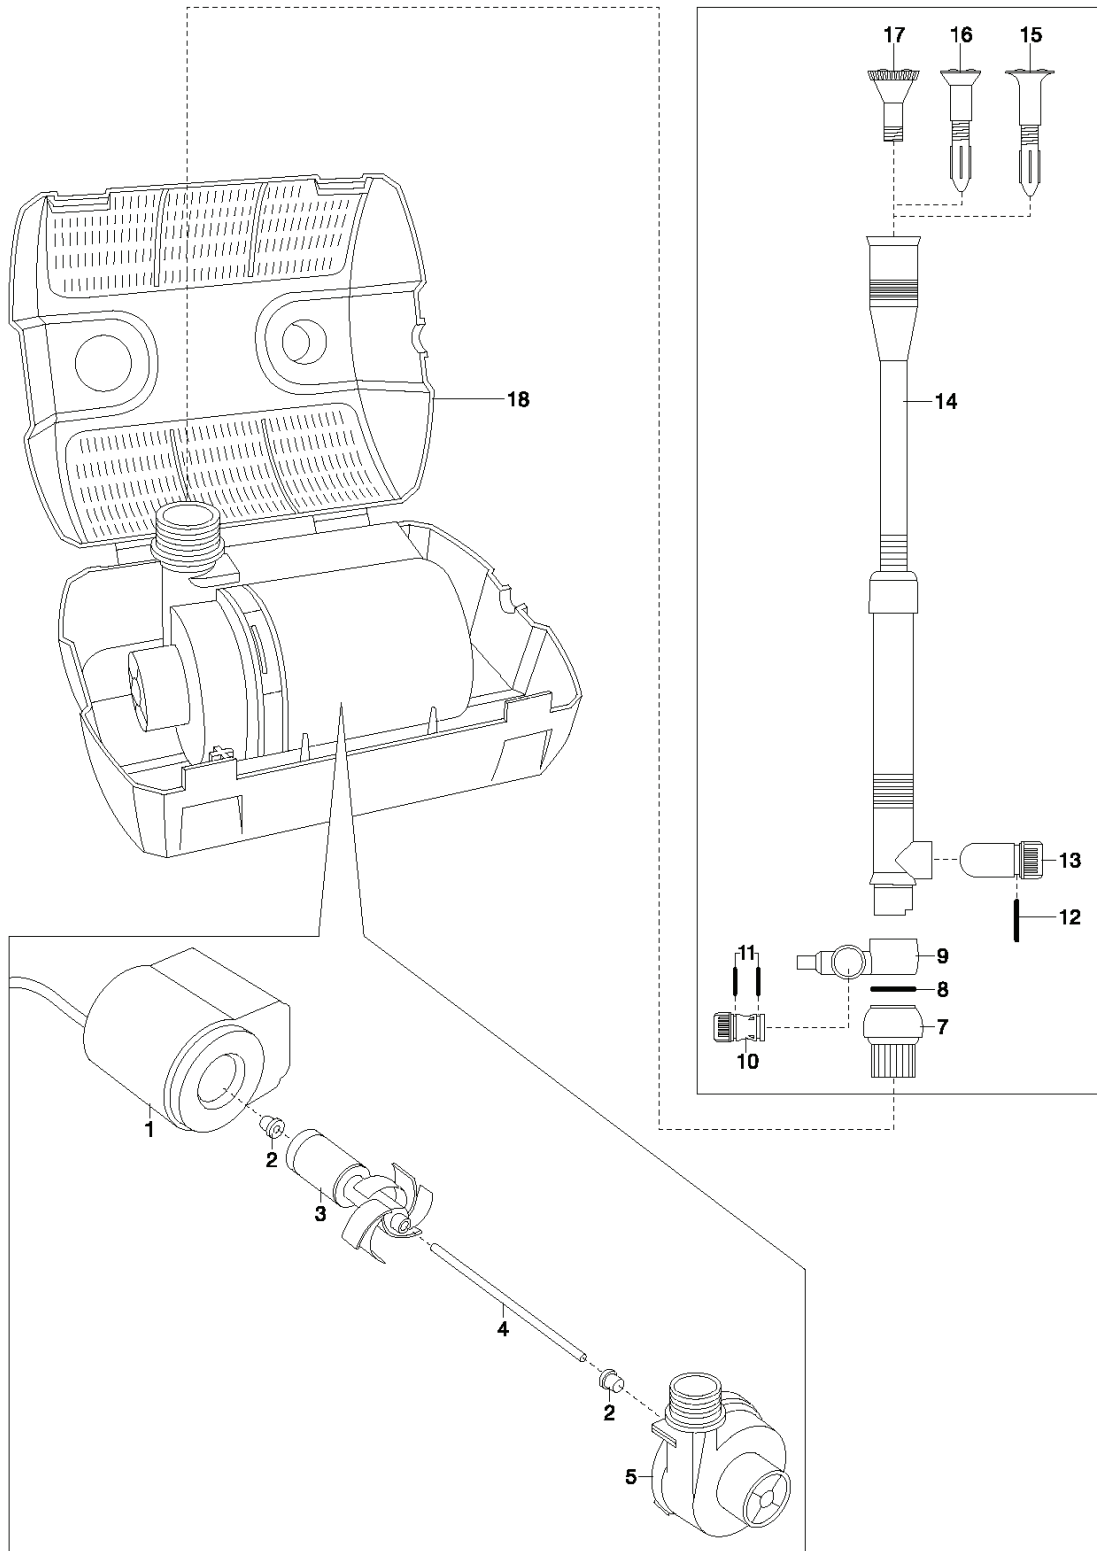

NTAIN PUMP SET FP 500, Art. 7647-20, unt

---

# **SPARE PARTS LIST**

---

REF.	PART NO.	DESCRIPTION	REMARK	QTY.	KIT
7.8.9.10.11	520562401	BALL JOINT	7647-00.900.03	1	
	520562601	ACCESSORY BAG	7647-00.901.00	1	