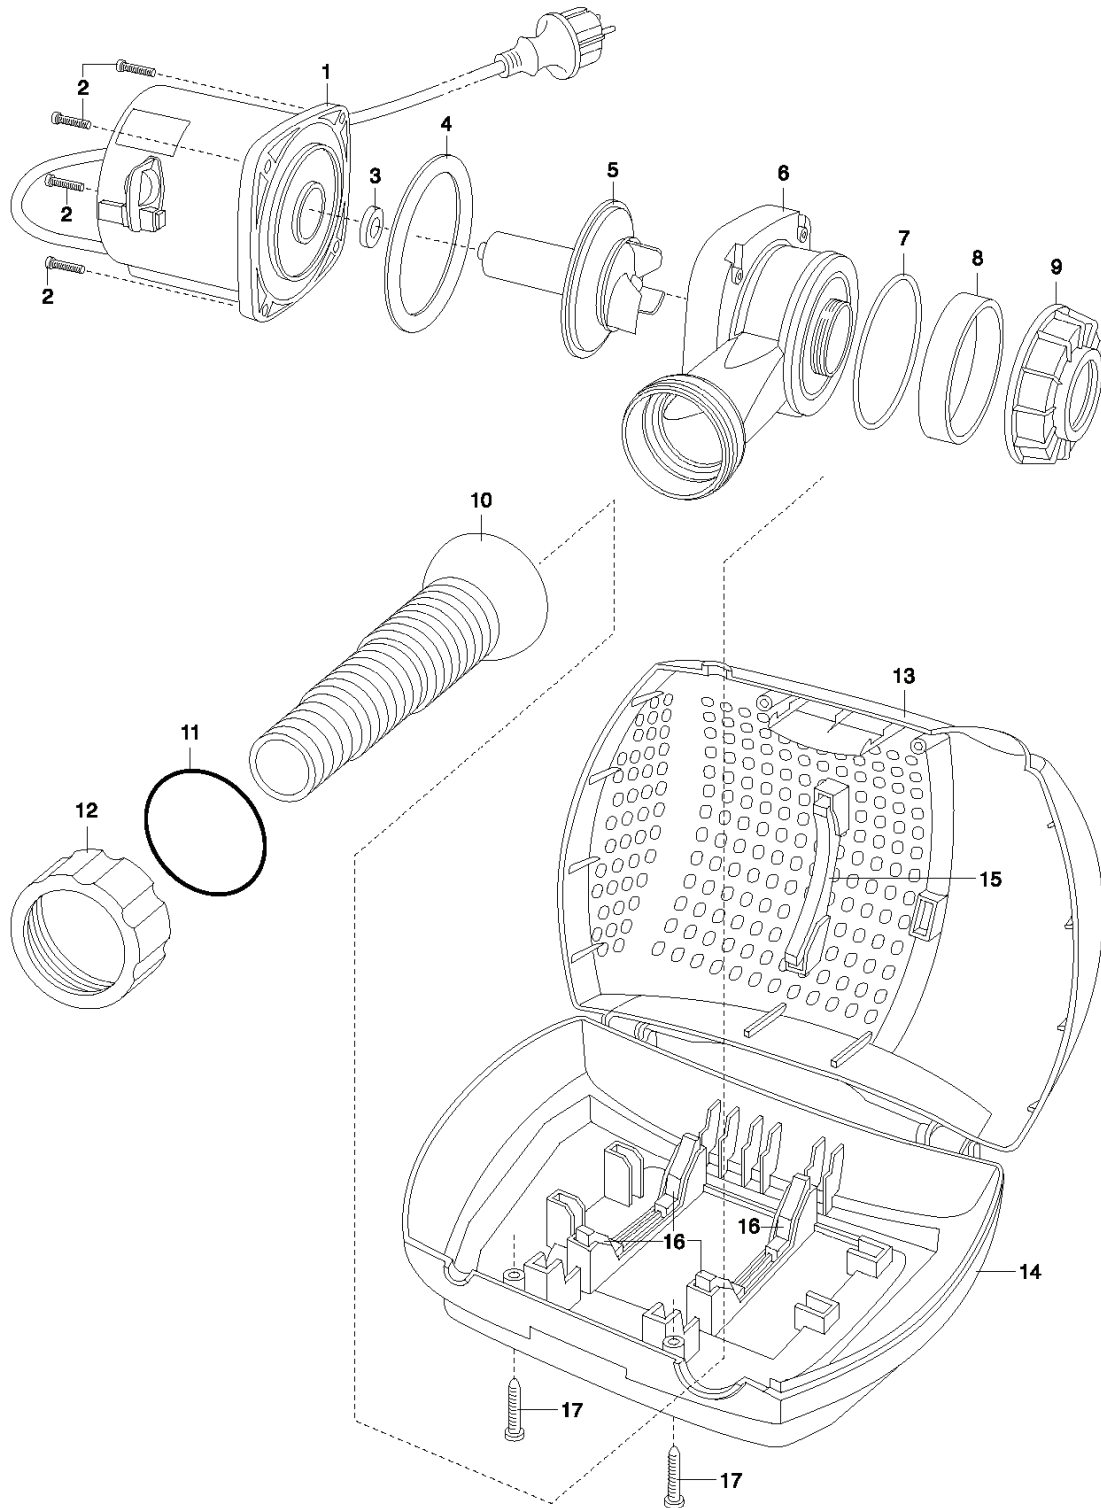

STEAM PUMP FSP 12000 ECONOMIC, Art. 786

SPARE PARTS LIST

GARDENA Filter/Stream Pump FSP 12000 Economic Art. 7865

REF.	PART NO.	DESCRIPTION	REMARK	QTY.	KIT
2	525621301	SCREW	7863-00.900.01	1	
4	525623101	WASHER	7865-00.900.01	1	
5	525623201	MOVEMENT UNIT 12000	7865-00.900.02	1	
6.7.8.9	525623301	PUMP CAP	7865-00.900.03	1	
10	525622001	NIPPLE	7863-00.900.06	1	
11	525622101	O-RING 48X4	7863-00.900.07	1	
12	525622201	LOCK NUT	7863-00.900.08	1	