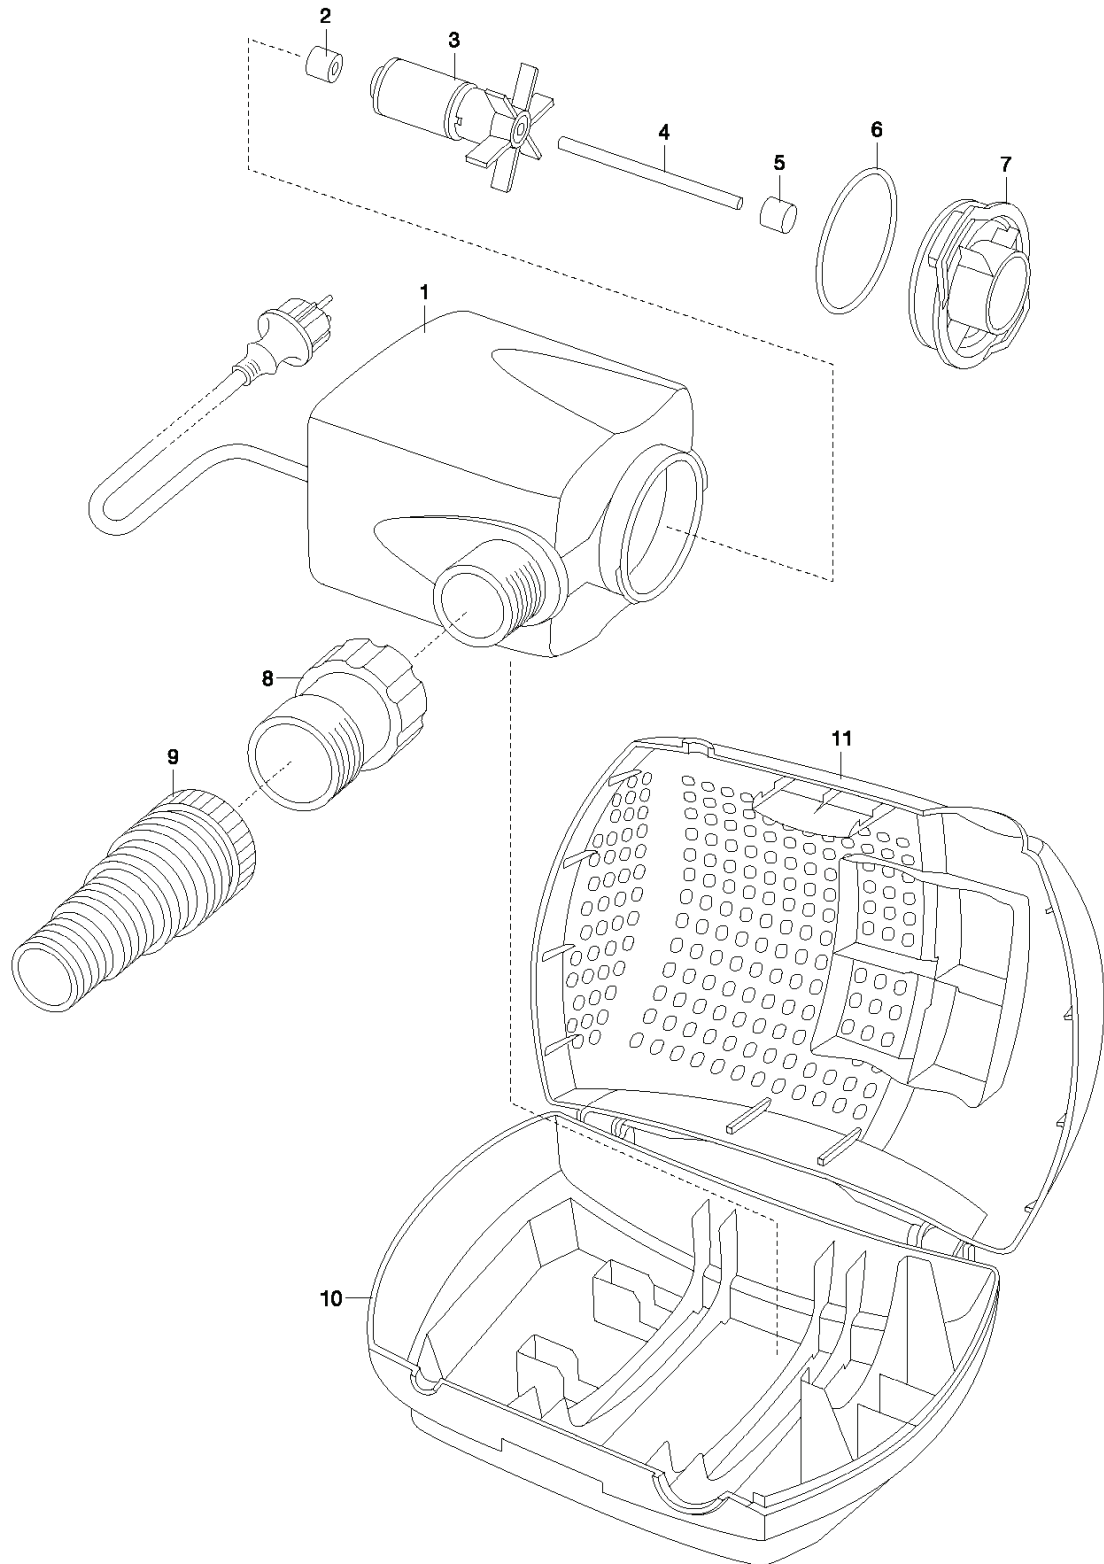

R STREAM PUMP FSP 3500, Art. 7862-20, U

---

# **SPARE PARTS LIST**

---

REF.	PART NO.	DESCRIPTION	REMARK	QTY.	KIT
2.3.4.5	525619801	MOVERNENT UNIT 3500	7862-00.900.01	1	
7	525620901	PUMP CAP	7862-00.900.03	1	
8	525621101	ADAPTER	7862-00.900.04	1	
9	525621201	NIPPLE	7862-00.900.05	1	