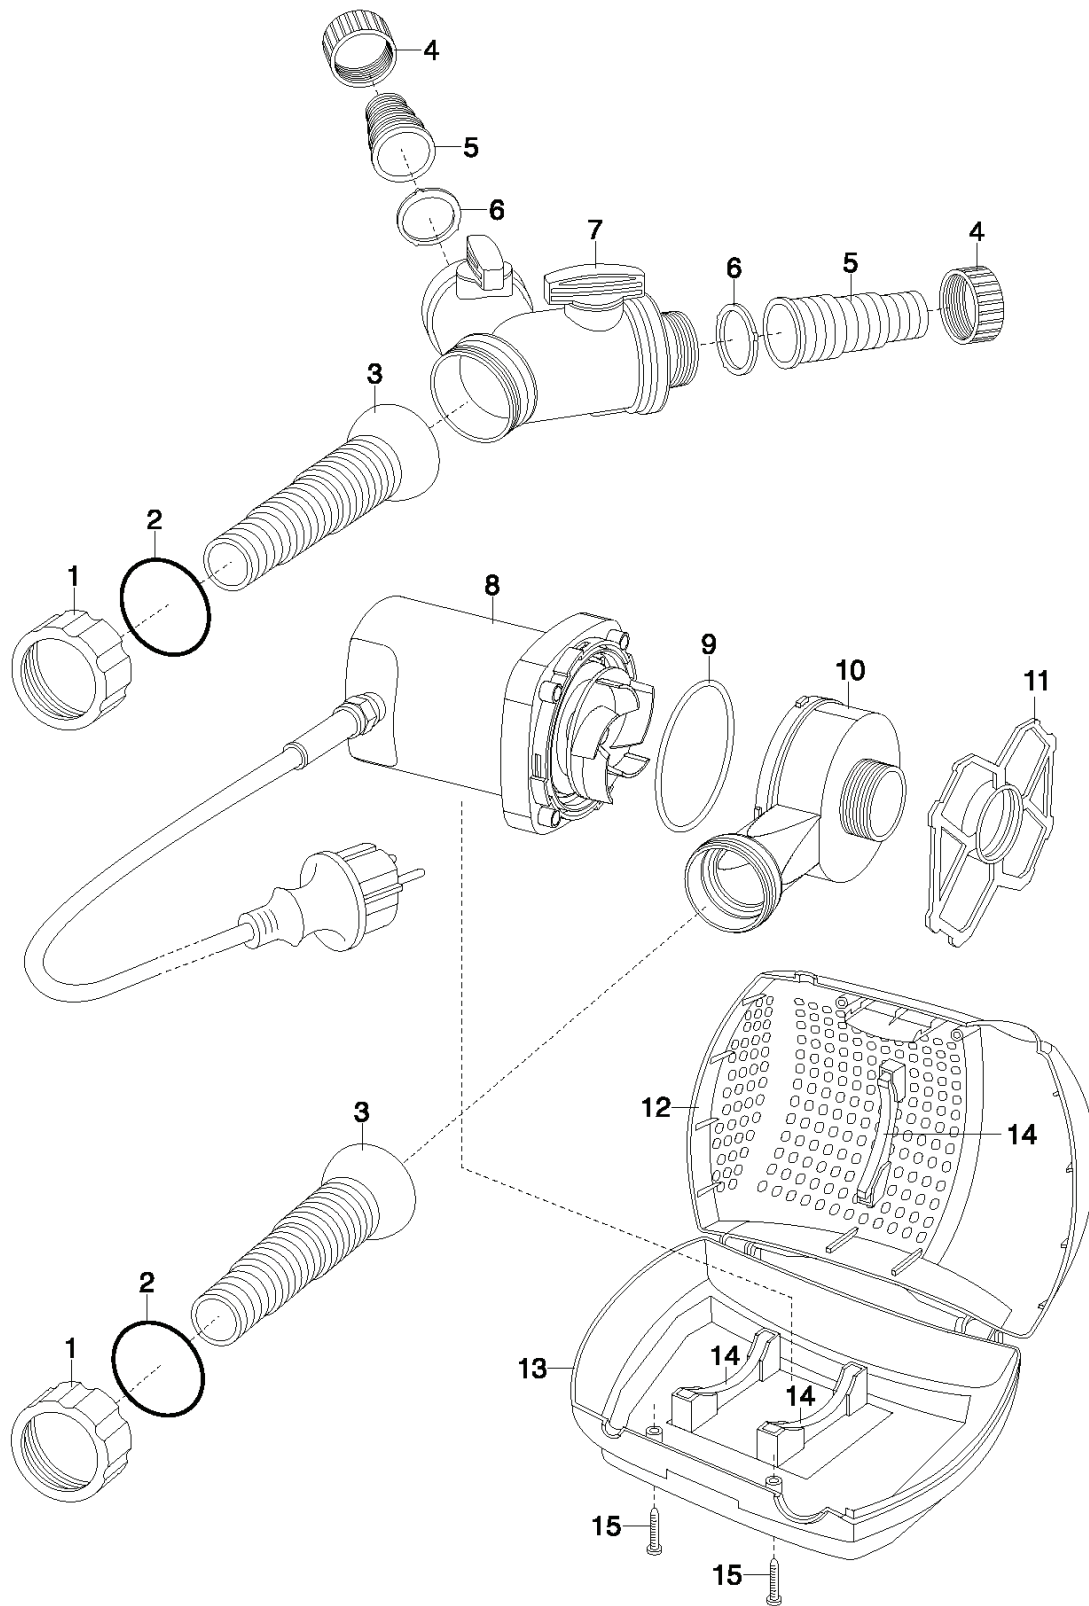

WATER STREAM PUMP FSP 8000 DUO, Art. 78

SPARE PARTS LIST

GARDENA Filter-/Bachlaufpumpe FSP 5500 DUO Art.-Nr. 7880
Filter-/Bachlaufpumpe FSP 8000 DUO Art.-Nr. 7881
Filter-/Bachlaufpumpe FSP 15000 DUO Art.-Nr. 7882

REF.	PART NO.	DESCRIPTION	REMARK	QTY.	KIT
1,2,3,4,5,6	520573801	POLY BAG. CPL.	7880-00.901.00	1	
1,2,3,4,5,6,7	525634801	2-WAY-CONTROL VALVE CV	7867-00.701.00	1	
6	520585601	WASHER 1 1/2". WHITE	7940-00.900.01	1	
5	520573201	NIPPLE	7880-00.900.03	1	
15	520550701	SHEET METAL SCREW 4.8X25	5015-00.000.18	1	