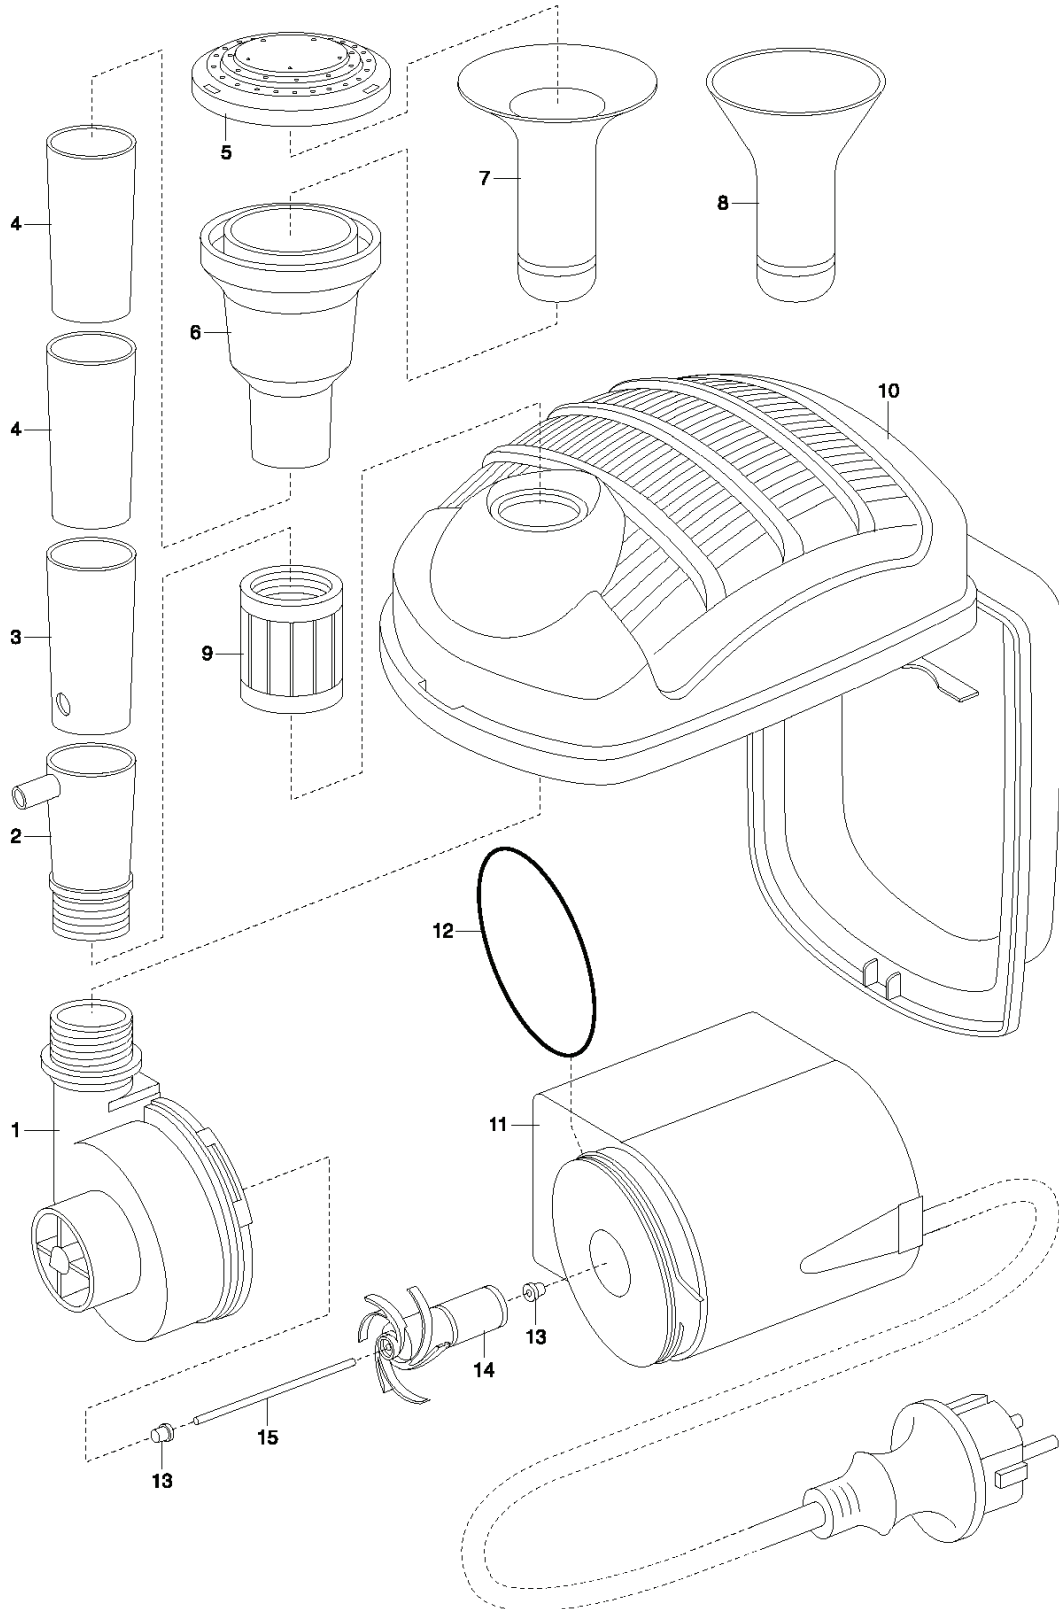

OUNTAIN PUMP SET 500 S, Art. 7644-20, unti

SPARE PARTS LIST

REF.	PART NO.	DESCRIPTION	REMARK	QTY.	KIT
2,3,4,5,6,7	520561801	NOZZLE SET, CPL.	7645-00.900.01	1	
14	520562701	MOVEMENT UNIT 750/750 E	7648-00.900.01	1	