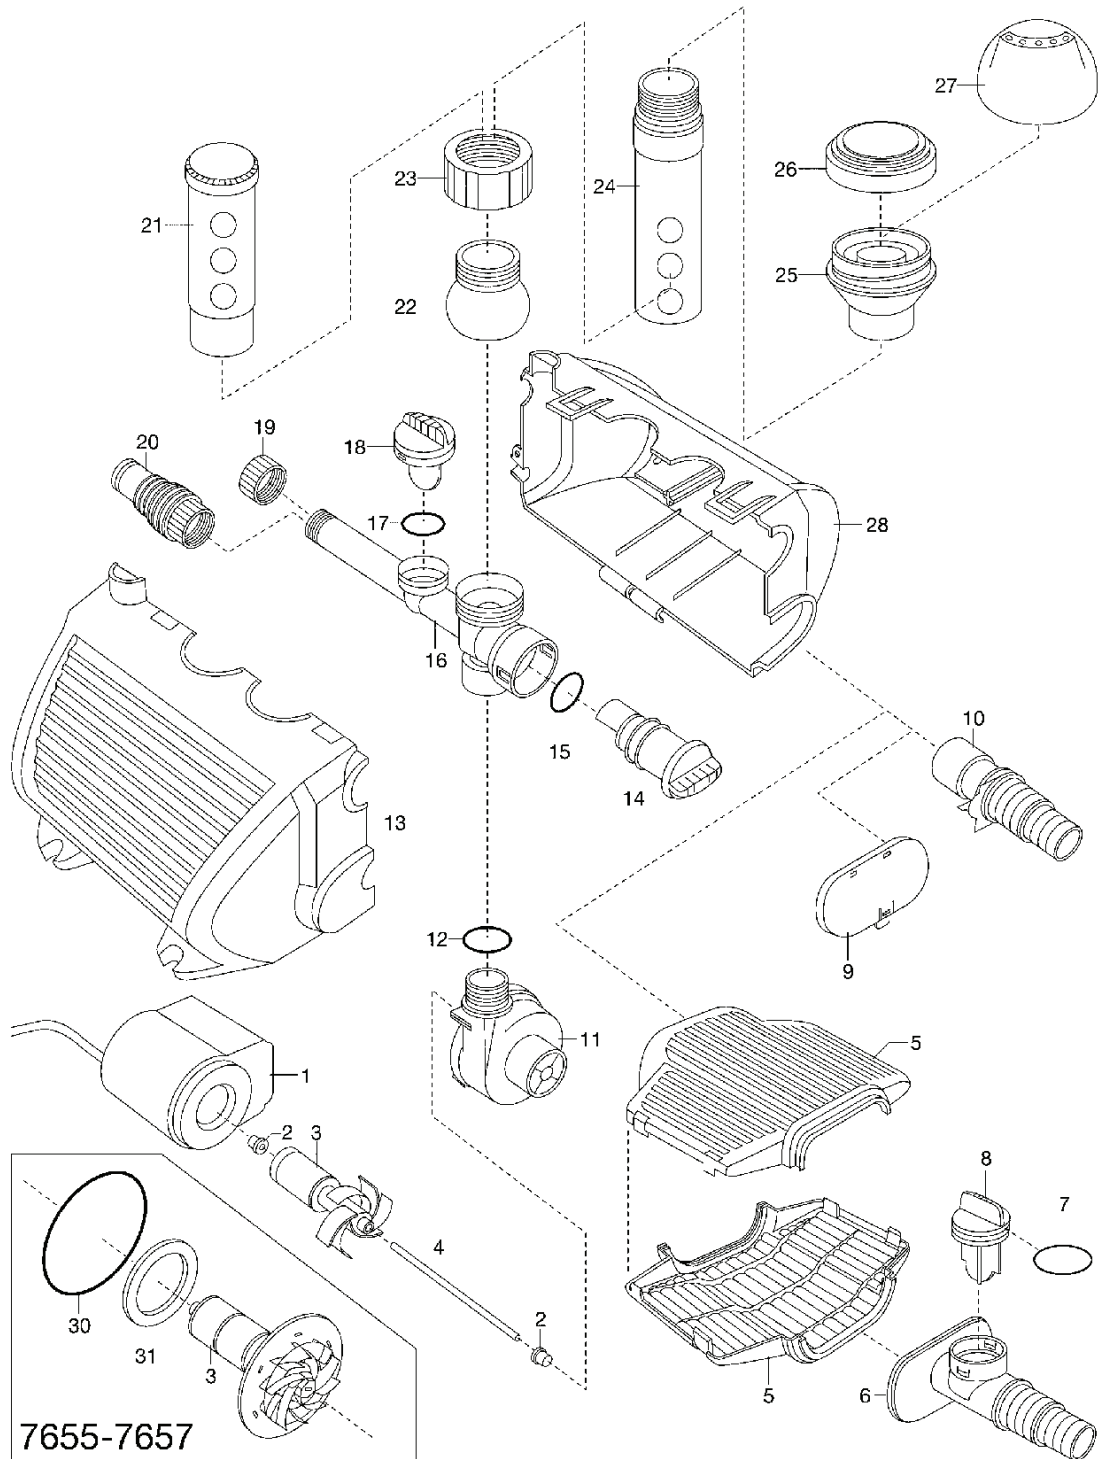

TAIN PUMP SET FP 4000 E, Art. 7655-20, u

SPARE PARTS LIST

Fountain Pump Set FP 4000 E

Art. 7655

REF.	PART NO.	DESCRIPTION	REMARK	QTY.	KIT
3	520564201	MOVEMENT UNIT 4000 E	7655-00.900.02	1	
	520564401	DISTRIBUTOR	7655-00.900.05	1	
19	520318201	END CAP. CPL	803-00.613.00	1	
	520564801	POLY BAG. CPL	7655-00.902.00	1	
	592862401	ADAPTER	926-00.500.00, not shown in image	1	