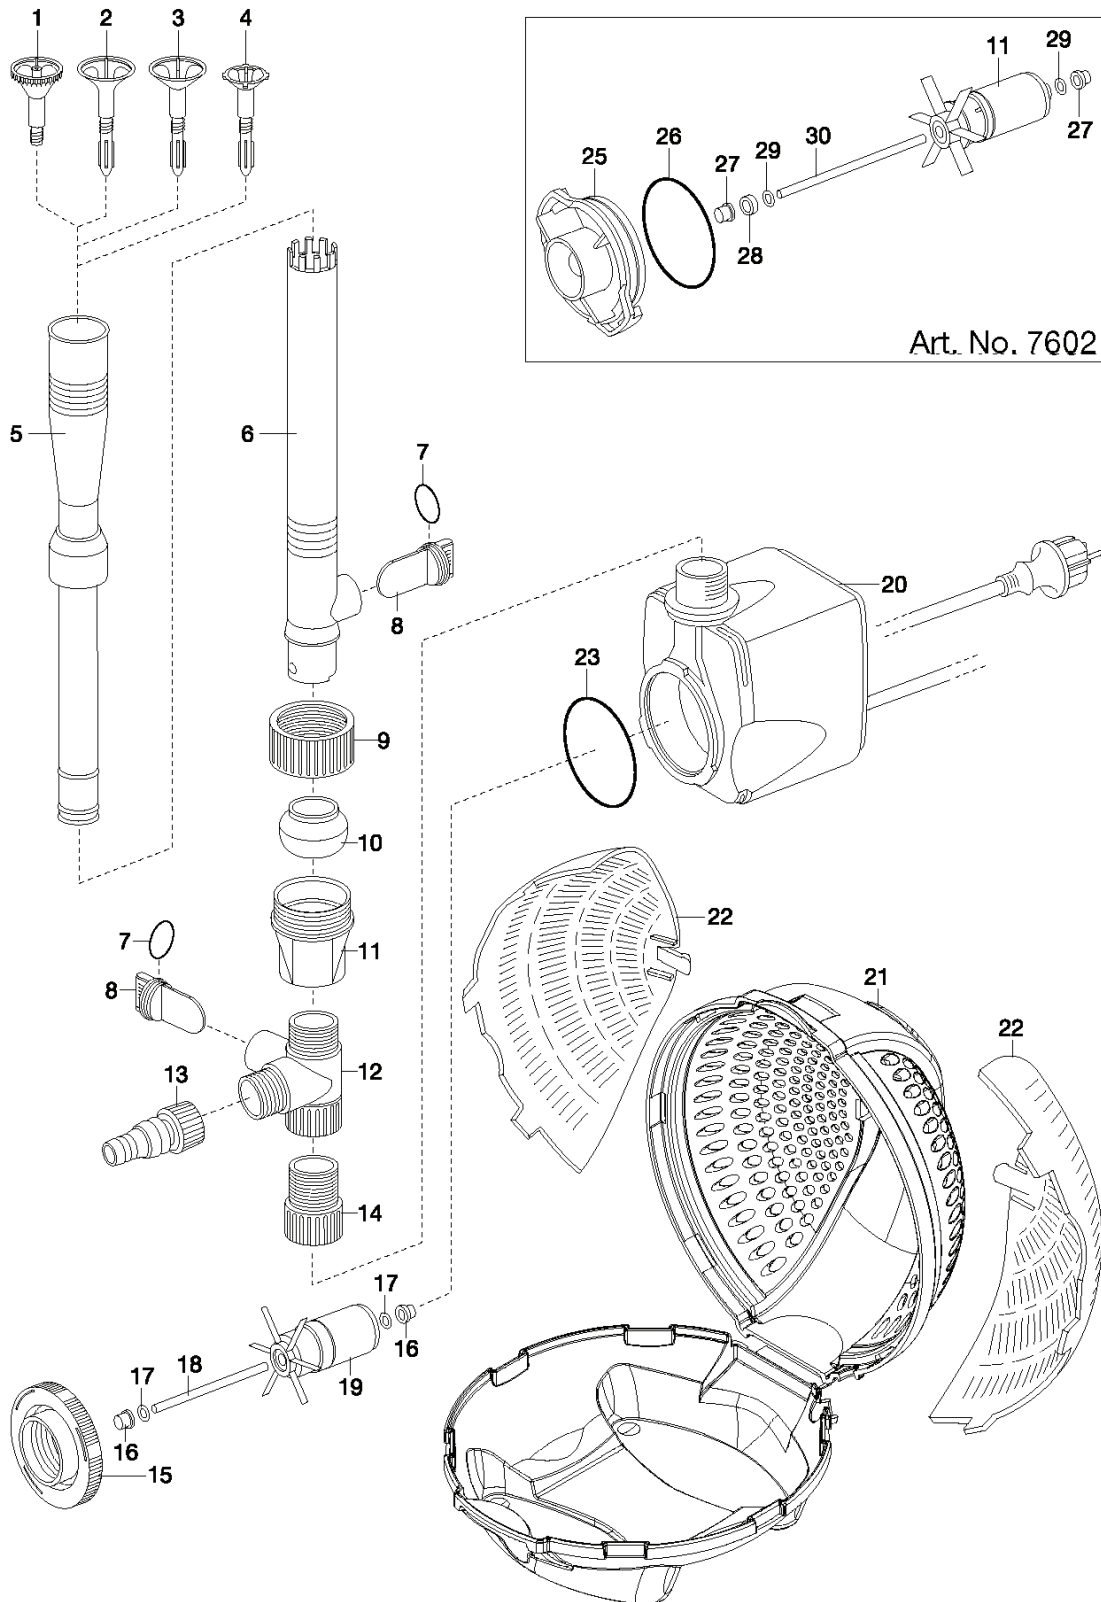

NTAIN PUMP SET FP 2500, Art. 7602-20, un

SPARE PARTS LIST

Fountain Pump Set FP 2500

Art. 7602

REF.	PART NO.	DESCRIPTION	REMARK	QTY.	KIT
1-13	520560201	ACCESSORY BAG	7600-00.902.00	1	
13	520560901	CONNECTOR	7630-00.900.01	1	
14	520560401	ADAPTER	7601-00.900.02	1	
11,20,25-30	520560801	PUMP CPL.	7602-00.901.00	1	
	520572201	MOVEMENT UNIT 2500	7873-00.900.02	1	
25,26	520572101	PUMP CAP 2500	7873-00.900.01	1	
21	520571801	FILTER CASE	7872-00.900.10	1	
22	520560001	FINE FILTER	7600-00.900.03	1	