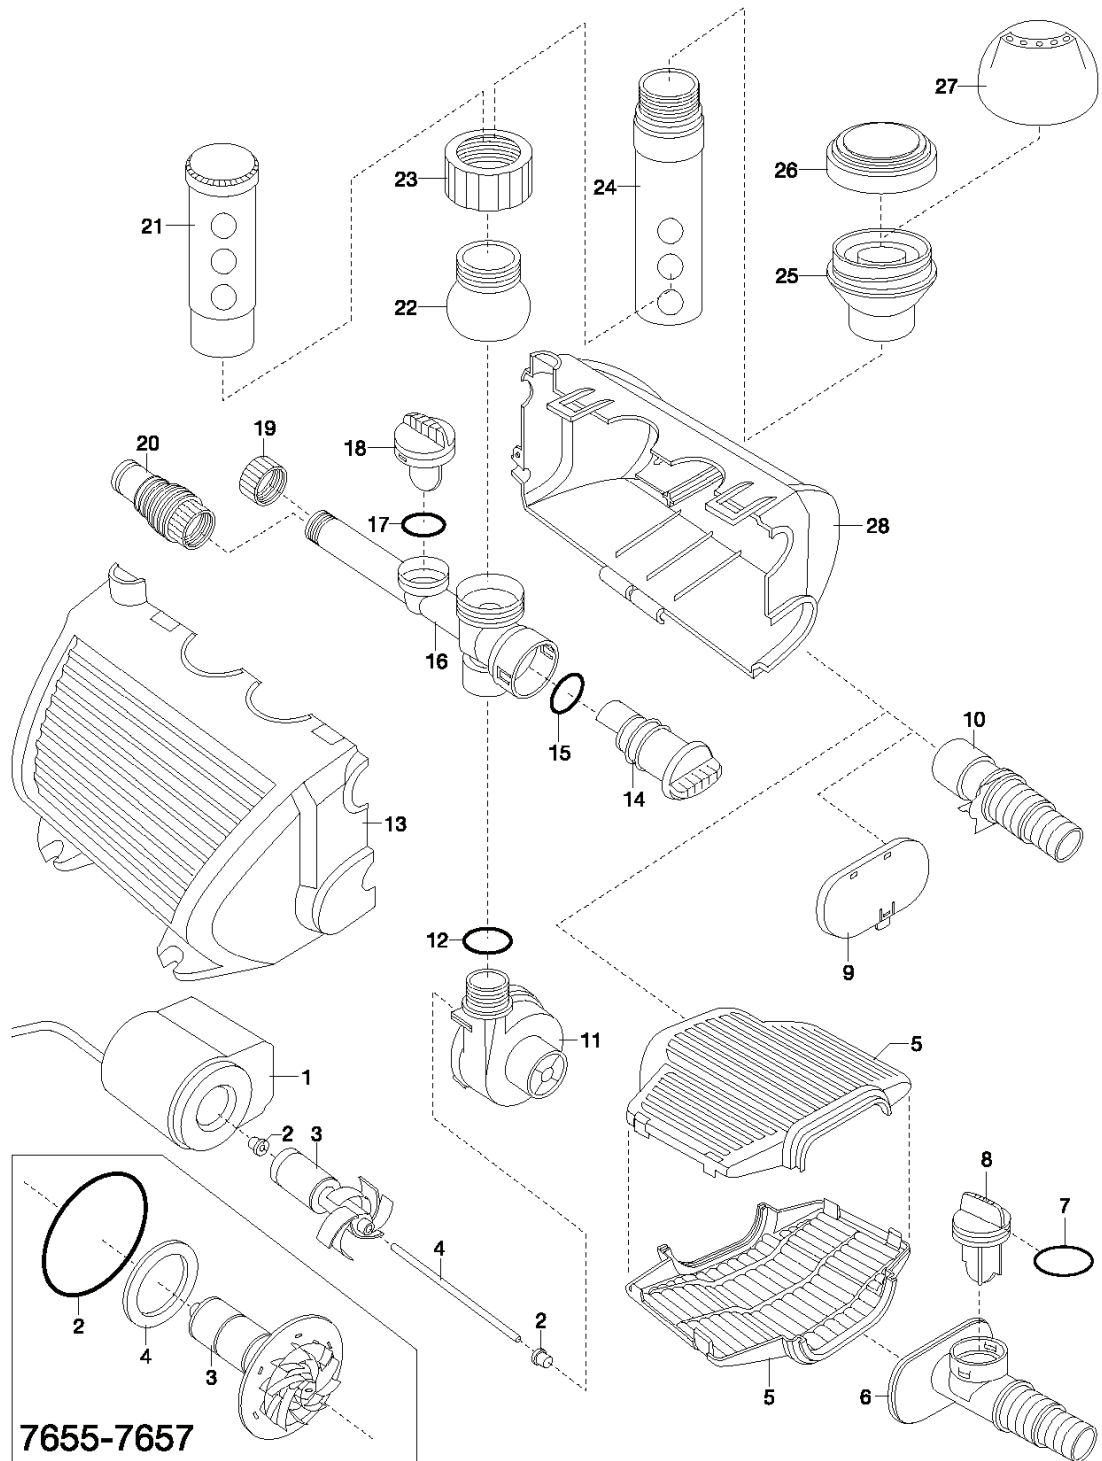

TAIN PUMP SET FP 2500 E, Art. 7654-20, u

---

# **SPARE PARTS LIST**

Fountain Pump Set FP 2500 E

Art. 7654

---

REF.	PART NO.	DESCRIPTION	REMARK	QTY.	KIT
2,3,4	520563901	MOVEMENT UNIT 2500E	7654-00.900.01	1	
5,6,7,8,9	520563401	FILTER	7650-00.901.00	1	
6-8,10,20-27	520563801	ACCESSORY BAG	7651-00.901.00	1	
11	520564001	PUMP CAP 2500 E	7654-00.900.02	1	
	520563301	DISTRIBUTOR	7650-00.900.04	1	
24.	520574201	TUBE	7884-00.600.00	1	
25,26	520566101	CASCADE 3/4"	7814-00.600.00	1	