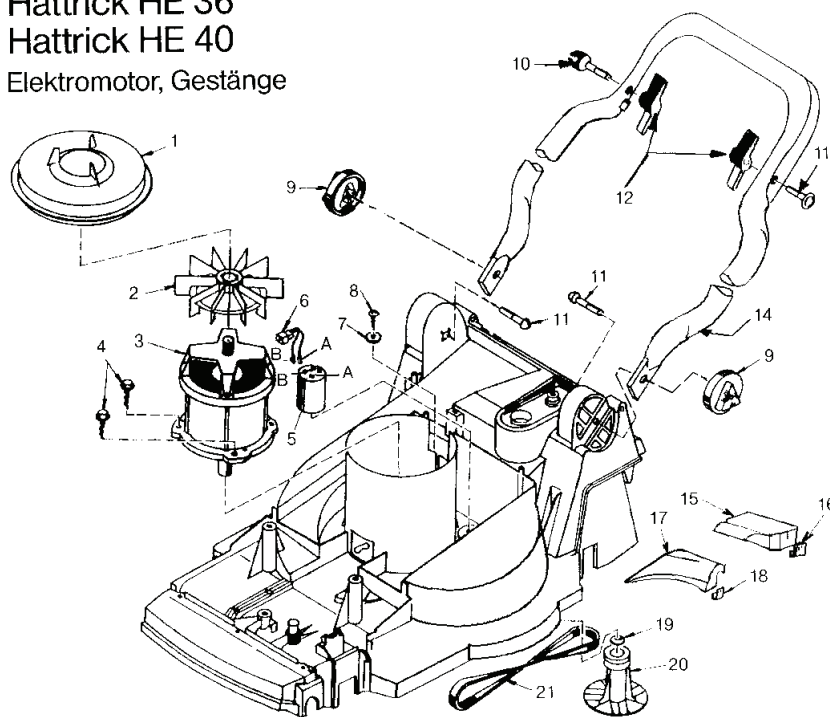

# **SPARE PARTS LIST**

4000 Hattrick HE 36  
4001 Hattrick HE 40

Elektromotor, Gestänge

B

---

REF.	PART NO.	DESCRIPTION	REMARK	QTY.	KIT
5	520501201	CAPACITOR	4000-00.900.25	1	
10	520624401	CABLE ROUTING	78420-00.600.36	1	
11	520624301	TRUSS- HEAD SCREW	78420-00.600.34	1	
12	520545201	WING NUT	4070-00.900.34	1	
	520507901	RECEPTACLE	4002-00.900.11, not shown in image, belongs to Ref. 5	1	

4000 Hattrick HE 36  
4001 Hattrick HE 40

Antrieb  
Gehäuse

C

---

REF.	PART NO.	DESCRIPTION	REMARK	QTY.	KIT
5	520502101	PRIMARY SHAFT. CPL	4000-00.900.39	1	
8	520321701	SCREW	853-00.002.16	1	
9	520502401	DRIVEN SHAFT. CPL	4000-00.900.42	1	
19	520434401	SHEET METAL SCREW 4.8X19	2380-00.600.14	1	

4000 Hattrick HE 36  
4001 Hattrick HE 40

Gestänge, Fangsack

D

---

REF.	PART NO.	DESCRIPTION	REMARK	QTY.	KIT
2	520503401	SCREW	4000-00.900.54	1	
	520507901	RECEPTACLE	4002-00.900.11, not shown in image, belongs to Ref. 1	1	

A

**GARDENA**  
4000 Hattrick HE 36  
Fahrwerk  
Messer  
Räder

---

REF.	PART NO.	DESCRIPTION	REMARK	QTY.	KIT
3	520337401	O-RING	991-00.003.02	1	
6	520394001	O-RING	1550-00.000.17	1	
13	520499801	REAR COVER	4000-00.900.08	1	
16	520427501	LOCKWASHER	2165-00.600.27	1	
17	520500201	LOCKING PIN	4000-00.900.12	1	
17 B	520504101	LOCKWASHER	4000-00.900.62. not shown in image, should be ordered together with Ref.17	1	
19	520623901	FIXING FOR AXLE	78400-00.600.25	1	
20	520321701	SCREW	853-00.002.16	1	
21	520466101	HEXAGON NUT	2610-00.008.13	1	
22	520444501	WASHER	2440-00.900.10	1	
31	520500701	WHEEL CAP. FRONT	4000-00.900.18	1	
	520504001	IGNITION KEY	4000-00.900.61. not shown in image	1	