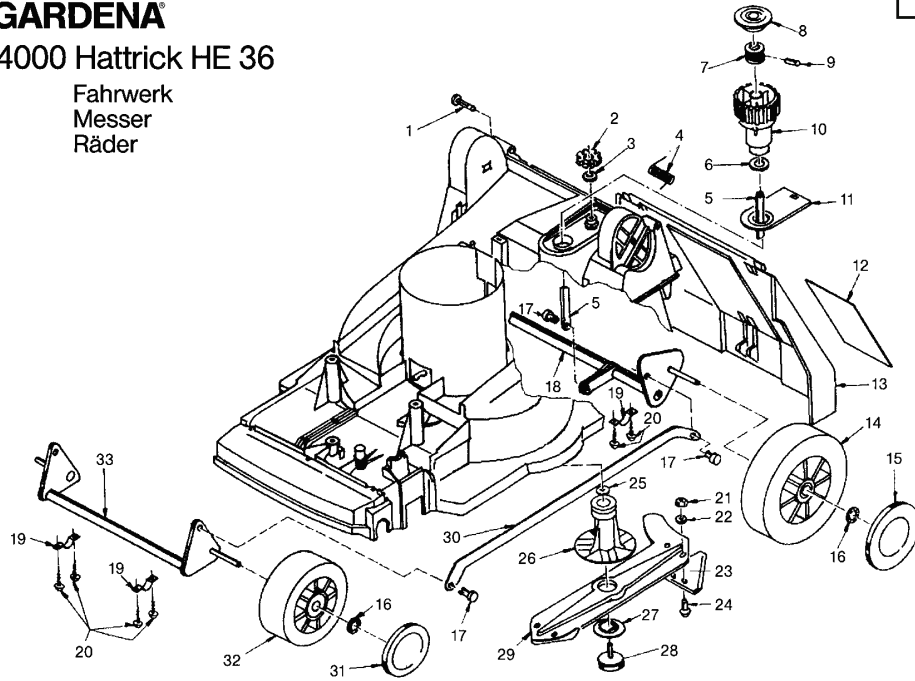

# **SPARE PARTS LIST**

4000 Hattrick HE 36  
4001 Hattrick HE 40

Elektromotor, Gestänge

B

---

REF.	PART NO.	DESCRIPTION	REMARK	QTY.	KIT
5	520501201	CAPACITOR	4000-00.900.25	1	
10	520624401	CABLE ROUTING	78420-00.600.36	1	
11	520624301	TRUSS- HEAD SCREW	78420-00.600.34	1	
12	520545201	WING NUT	4070-00.900.34	1	
	520507901	RECEPTACLE	4002-00.900.11, not shown in image, belongs to Ref. 5	1	

4000 Hattrick HE 36  
4001 Hattrick HE 40

Antrieb  
Gehäuse

C

---

REF.	PART NO.	DESCRIPTION	REMARK	QTY.	KIT
5	520502101	PRIMARY SHAFT. CPL	4000-00.900.39	1	
8	520321701	SCREW	853-00.002.16	1	
9	520502401	DRIVEN SHAFT. CPL	4000-00.900.42	1	
19	520434401	SHEET METAL SCREW 4.8X19	2380-00.600.14	1	

4000 Hattrick HE 36  
4001 Hattrick HE 40

Gestänge, Fangsack

D

---

REF.	PART NO.	DESCRIPTION	REMARK	QTY.	KIT
2	520503401	SCREW	4000-00.900.54	1	
	520507901	RECEPTACLE	4002-00.900.11, not shown in image, belongs to Ref. 1	1	

A

**GARDENA**  
4000 Hattrick HE 36  
Fahrwerk  
Messer  
Räder

---

REF.	PART NO.	DESCRIPTION	REMARK	QTY.	KIT
3	520337401	O-RING	991-00.003.02	1	
6	520394001	O-RING	1550-00.000.17	1	
13	520499801	REAR COVER	4000-00.900.08	1	
16	520427501	LOCKWASHER	2165-00.600.27	1	
17	520500201	LOCKING PIN	4000-00.900.12	1	
17 B	520504101	LOCKWASHER	4000-00.900.62. not shown in image, should be ordered together with Ref.17	1	
19	520623901	FIXING FOR AXLE	78400-00.600.25	1	
20	520321701	SCREW	853-00.002.16	1	
21	520466101	HEXAGON NUT	2610-00.008.13	1	
22	520444501	WASHER	2440-00.900.10	1	
31	520500701	WHEEL CAP. FRONT	4000-00.900.18	1	
	520504001	IGNITION KEY	4000-00.900.61. not shown in image	1	