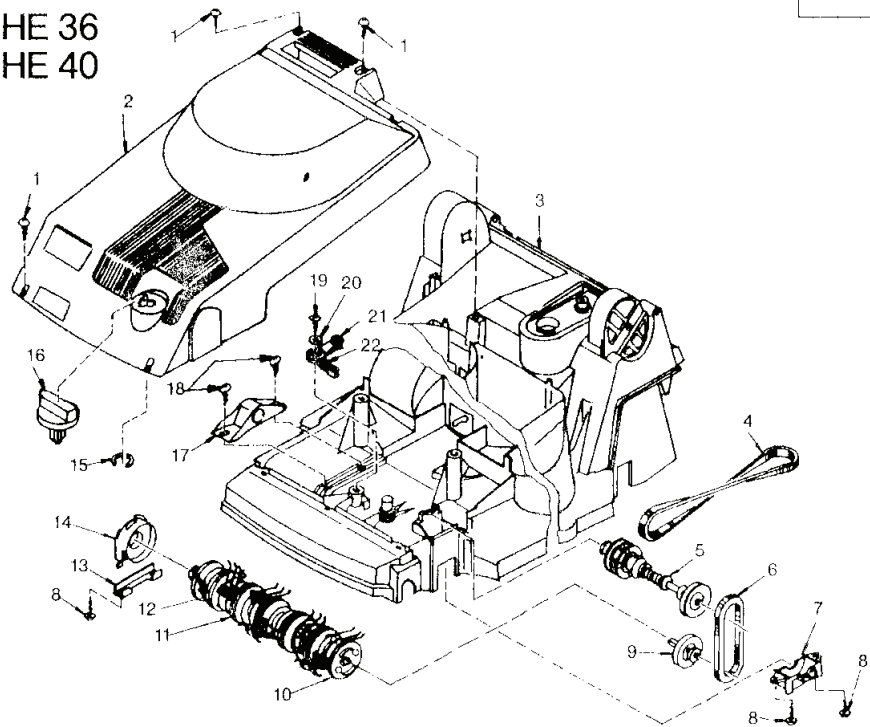

# **SPARE PARTS LIST**

4000 Hattrick HE 36  
4001 Hattrick HE 40

Elektromotor, Gestänge

B

---

REF.	PART NO.	DESCRIPTION	REMARK	QTY.	KIT
5	520501201	CAPACITOR	4000-00.900.25	1	
10	520624401	CABLE ROUTING	78420-00.600.36	1	
11	520624301	TRUSS- HEAD SCREW	78420-00.600.34	1	
12	520545201	WING NUT	4070-00.900.34	1	
	520507901	RECEPTACLE	4002-00.900.11, not shown in image, belongs to Ref. 5	1	

4000 Hattrick HE 36  
4001 Hattrick HE 40

Antrieb  
Gehäuse

C

---

REF.	PART NO.	DESCRIPTION	REMARK	QTY.	KIT
5	520502101	PRIMARY SHAFT. CPL	4000-00.900.39	1	
8	520321701	SCREW	853-00.002.16	1	
9	520502401	DRIVEN SHAFT. CPL	4000-00.900.42	1	
19	520434401	SHEET METAL SCREW 4.8X19	2380-00.600.14	1	

4000 Hattrick HE 36  
4001 Hattrick HE 40

Gestänge, Fangsack

D

---

REF.	PART NO.	DESCRIPTION	REMARK	QTY.	KIT
2	520503401	SCREW	4000-00.900.54	1	
	520507901	RECEPTACLE	4002-00.900.11, not shown in image, belongs to Ref. 1	1	

A

**GARDENA**  
4000 Hattrick HE 36  
Fahrwerk  
Messer  
Räder

---

REF.	PART NO.	DESCRIPTION	REMARK	QTY.	KIT
3	520337401	O-RING	991-00.003.02	1	
6	520394001	O-RING	1550-00.000.17	1	
13	520499801	REAR COVER	4000-00.900.08	1	
16	520427501	LOCKWASHER	2165-00.600.27	1	
17	520500201	LOCKING PIN	4000-00.900.12	1	
17 B	520504101	LOCKWASHER	4000-00.900.62. not shown in image, should be ordered together with Ref.17	1	
19	520623901	FIXING FOR AXLE	78400-00.600.25	1	
20	520321701	SCREW	853-00.002.16	1	
21	520466101	HEXAGON NUT	2610-00.008.13	1	
22	520444501	WASHER	2440-00.900.10	1	
31	520500701	WHEEL CAP. FRONT	4000-00.900.18	1	
	520504001	IGNITION KEY	4000-00.900.61. not shown in image	1	