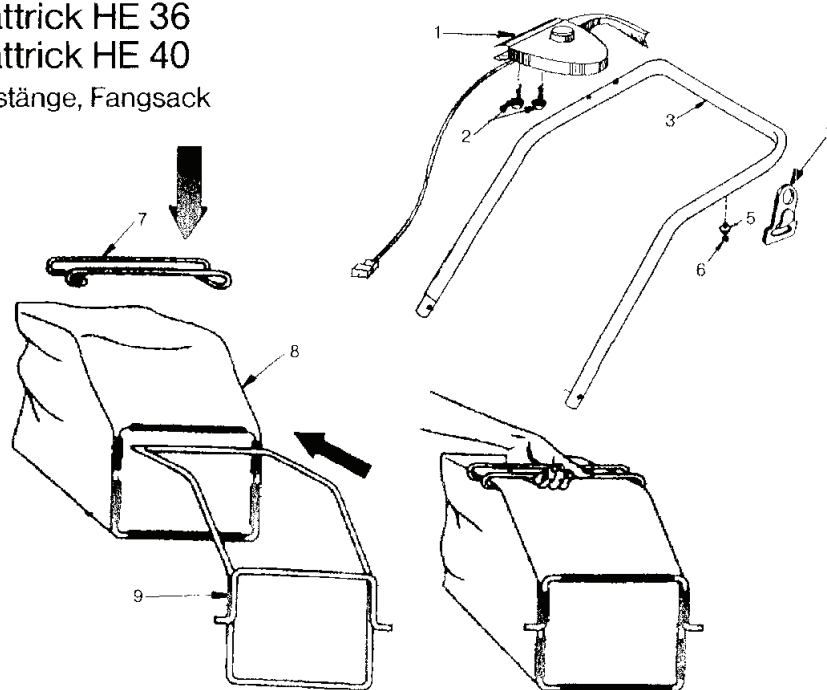

# **SPARE PARTS LIST**

4000 Hattrick HE 36  
4001 Hattrick HE 40

Elektromotor, Gestänge

B

---

REF.	PART NO.	DESCRIPTION	REMARK	QTY.	KIT
5	520501201	CAPACITOR	4000-00.900.25	1	
10	520624401	CABLE ROUTING	78420-00.600.36	1	
11	520624301	TRUSS- HEAD SCREW	78420-00.600.34	1	
12	520545201	WING NUT	4070-00.900.34	1	
	520507901	RECEPTACLE	4002-00.900.11, not shown in image, belongs to Ref. 5	1	

4000 Hattrick HE 36  
4001 Hattrick HE 40

Antrieb  
Gehäuse

C

---

REF.	PART NO.	DESCRIPTION	REMARK	QTY.	KIT
5	520502101	PRIMARY SHAFT. CPL	4000-00.900.39	1	
8	520321701	SCREW	853-00.002.16	1	
9	520502401	DRIVEN SHAFT. CPL	4000-00.900.42	1	
19	520434401	SHEET METAL SCREW 4.8X19	2380-00.600.14	1	

4000 Hattrick HE 36  
4001 Hattrick HE 40

Gestänge, Fangsack

D

---

REF.	PART NO.	DESCRIPTION	REMARK	QTY.	KIT
2	520503401	SCREW	4000-00.900.54	1	
	520507901	RECEPTACLE	4002-00.900.11, not shown in image, belongs to Ref. 1	1	