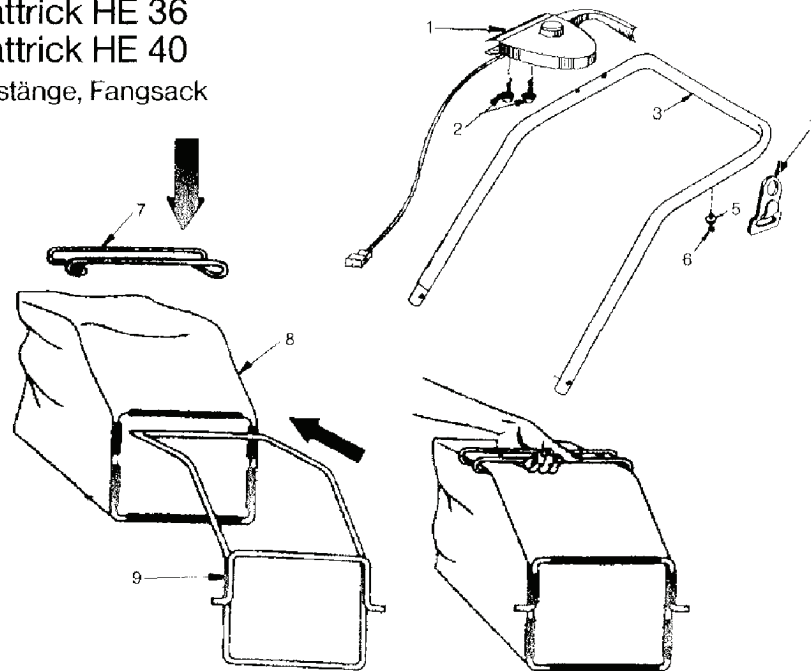

HATTRICK HE 40, 4001,

SPARE PARTS LIST

4000 Hattrick HE 36
4001 Hattrick HE 40

Elektromotor, Gestänge

B

REF.	PART NO.	DESCRIPTION	REMARK	QTY.	KIT
5	520505601	CAPACITOR	4001-00.900.20	1	
10	520624401	CABLE ROUTING	78420-00.600.36	1	
11	520624301	TRUSS- HEAD SCREW	78420-00.600.34	1	
12	520545201	WING NUT	4070-00.900.34	1	
16	520506001	CLIP	4001-00.900.24	1	
	520507901	RECEPTACLE	4002-00.900.11. not shown in image. belongs to Ref. 5	1	

4000 Hattrick HE 36
4001 Hattrick HE 40

Antrieb
Gehäuse

C

REF.	PART NO.	DESCRIPTION	REMARK	QTY.	KIT
8	520321701	SCREW	853-00.002.16	1	
9	520502401	DRIVEN SHAFT, CPL.	4000-00.900.42	1	
19	520434401	SHEET METAL SCREW 4.8X19	2380-00.600.14	1	

4000 Hattrick HE 36
4001 Hattrick HE 40

Gestänge, Fangsack

D

REF.	PART NO.	DESCRIPTION	REMARK	QTY.	KIT
2	520503401	SCREW	4000-00.900.54	1	
	520507901	RECEPTACLE	4002-00.900.11. not shown in image, belongs to Ref. 1	1	

A

GARDENA
4001 Hattrick HE 40
Fahrwerk
Messer
Räder

REF.	PART NO.	DESCRIPTION	REMARK	QTY.	KIT
2	520321701	SCREW	853-00.002.16	1	
4	520504401	DRIVE - DRUM	4001-00.900.02	1	
5	520337401	O-RING	991-00.003.02	1	
8	520394001	O-RING	1550-00.000.17	1	
12	520624801	ADJUSTMENT BUTTON	78440-00.600.61	1	
16	520504801	REAR COVER	4001-00.900.07	1	
17	520504901	WHEEL 195 BACK	4001-00.900.08	1	
19	520466101	HEXAGON NUT	2610-00.008.13	1	
23	520505001	REAR AXLE	4001-00.900.10	1	
27	520530301	LOCKWASHER	4038-00.600.67	1	
28	520466101	HEXAGON NUT	2610-00.008.13	1	
29	520444501	WASHER	2440-00.900.10	1	
	520504001	IGNITION KEY	4000-00.900.61. not shown in image	1	