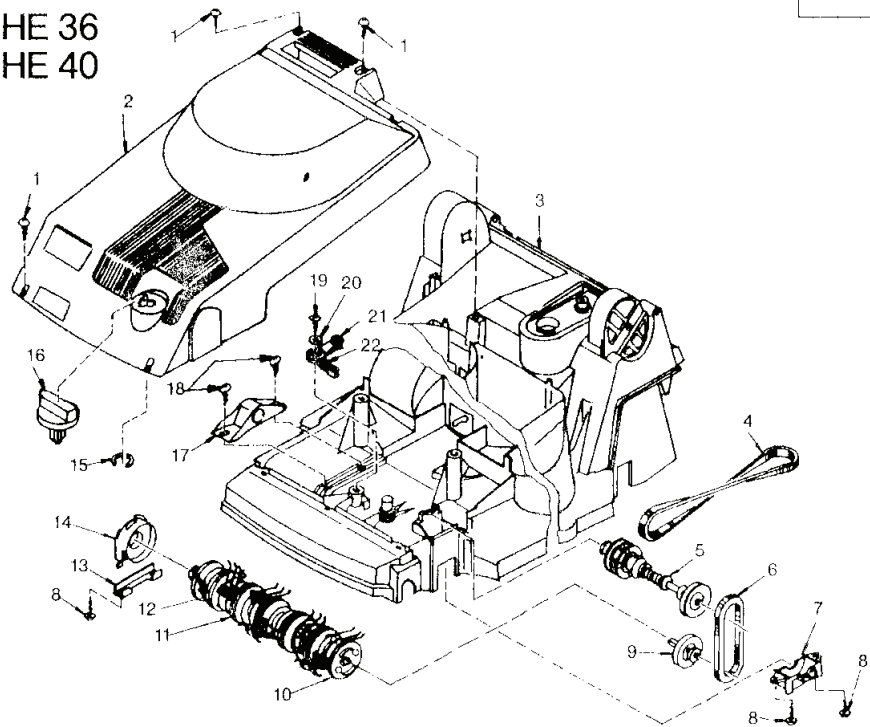

HATTRICK HE 40, 4001,

SPARE PARTS LIST

4000 Hattrick HE 36
4001 Hattrick HE 40

Elektromotor, Gestänge

B

REF.	PART NO.	DESCRIPTION	REMARK	QTY.	KIT
5	520505601	CAPACITOR	4001-00.900.20	1	
10	520624401	CABLE ROUTING	78420-00.600.36	1	
11	520624301	TRUSS- HEAD SCREW	78420-00.600.34	1	
12	520545201	WING NUT	4070-00.900.34	1	
16	520506001	CLIP	4001-00.900.24	1	
	520507901	RECEPTACLE	4002-00.900.11. not shown in image. belongs to Ref. 5	1	

4000 Hattrick HE 36
4001 Hattrick HE 40

Antrieb
Gehäuse

C

REF.	PART NO.	DESCRIPTION	REMARK	QTY.	KIT
8	520321701	SCREW	853-00.002.16	1	
9	520502401	DRIVEN SHAFT, CPL.	4000-00.900.42	1	
19	520434401	SHEET METAL SCREW 4.8X19	2380-00.600.14	1	

4000 Hattrick HE 36
4001 Hattrick HE 40

Gestänge, Fangsack

D

REF.	PART NO.	DESCRIPTION	REMARK	QTY.	KIT
2	520503401	SCREW	4000-00.900.54	1	
	520507901	RECEPTACLE	4002-00.900.11. not shown in image, belongs to Ref. 1	1	

A

GARDENA
4001 Hattrick HE 40
Fahrwerk
Messer
Räder

REF.	PART NO.	DESCRIPTION	REMARK	QTY.	KIT
2	520321701	SCREW	853-00.002.16	1	
4	520504401	DRIVE - DRUM	4001-00.900.02	1	
5	520337401	O-RING	991-00.003.02	1	
8	520394001	O-RING	1550-00.000.17	1	
12	520624801	ADJUSTMENT BUTTON	78440-00.600.61	1	
16	520504801	REAR COVER	4001-00.900.07	1	
17	520504901	WHEEL 195 BACK	4001-00.900.08	1	
19	520466101	HEXAGON NUT	2610-00.008.13	1	
23	520505001	REAR AXLE	4001-00.900.10	1	
27	520530301	LOCKWASHER	4038-00.600.67	1	
28	520466101	HEXAGON NUT	2610-00.008.13	1	
29	520444501	WASHER	2440-00.900.10	1	
	520504001	IGNITION KEY	4000-00.900.61. not shown in image	1	