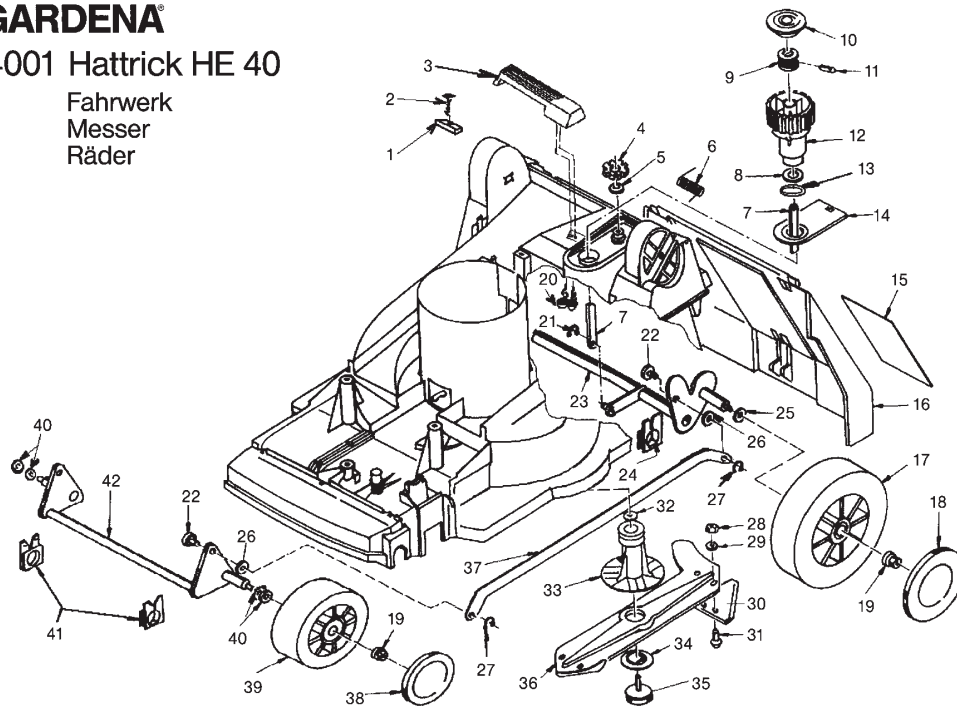

HATTRICK HE 40, 4001,

SPARE PARTS LIST

4000 Hattrick HE 36
4001 Hattrick HE 40

Elektromotor, Gestänge

B

REF.	PART NO.	DESCRIPTION	REMARK	QTY.	KIT
5	520505601	CAPACITOR	4001-00.900.20	1	
10	520624401	CABLE ROUTING	78420-00.600.36	1	
11	520624301	TRUSS- HEAD SCREW	78420-00.600.34	1	
12	520545201	WING NUT	4070-00.900.34	1	
16	520506001	CLIP	4001-00.900.24	1	
	520507901	RECEPTACLE	4002-00.900.11. not shown in image. belongs to Ref. 5	1	

4000 Hattrick HE 36
4001 Hattrick HE 40

Antrieb
Gehäuse

C

REF.	PART NO.	DESCRIPTION	REMARK	QTY.	KIT
8	520321701	SCREW	853-00.002.16	1	
9	520502401	DRIVEN SHAFT, CPL.	4000-00.900.42	1	
19	520434401	SHEET METAL SCREW 4.8X19	2380-00.600.14	1	

4000 Hattrick HE 36
4001 Hattrick HE 40

Gestänge, Fangsack

D

REF.	PART NO.	DESCRIPTION	REMARK	QTY.	KIT
2	520503401	SCREW	4000-00.900.54	1	
	520507901	RECEPTACLE	4002-00.900.11. not shown in image, belongs to Ref. 1	1	

A

GARDENA
4001 Hattrick HE 40
Fahrwerk
Messer
Räder

REF.	PART NO.	DESCRIPTION	REMARK	QTY.	KIT
2	520321701	SCREW	853-00.002.16	1	
4	520504401	DRIVE - DRUM	4001-00.900.02	1	
5	520337401	O-RING	991-00.003.02	1	
8	520394001	O-RING	1550-00.000.17	1	
12	520624801	ADJUSTMENT BUTTON	78440-00.600.61	1	
16	520504801	REAR COVER	4001-00.900.07	1	
17	520504901	WHEEL 195 BACK	4001-00.900.08	1	
19	520466101	HEXAGON NUT	2610-00.008.13	1	
23	520505001	REAR AXLE	4001-00.900.10	1	
27	520530301	LOCKWASHER	4038-00.600.67	1	
28	520466101	HEXAGON NUT	2610-00.008.13	1	
29	520444501	WASHER	2440-00.900.10	1	
	520504001	IGNITION KEY	4000-00.900.61. not shown in image	1	