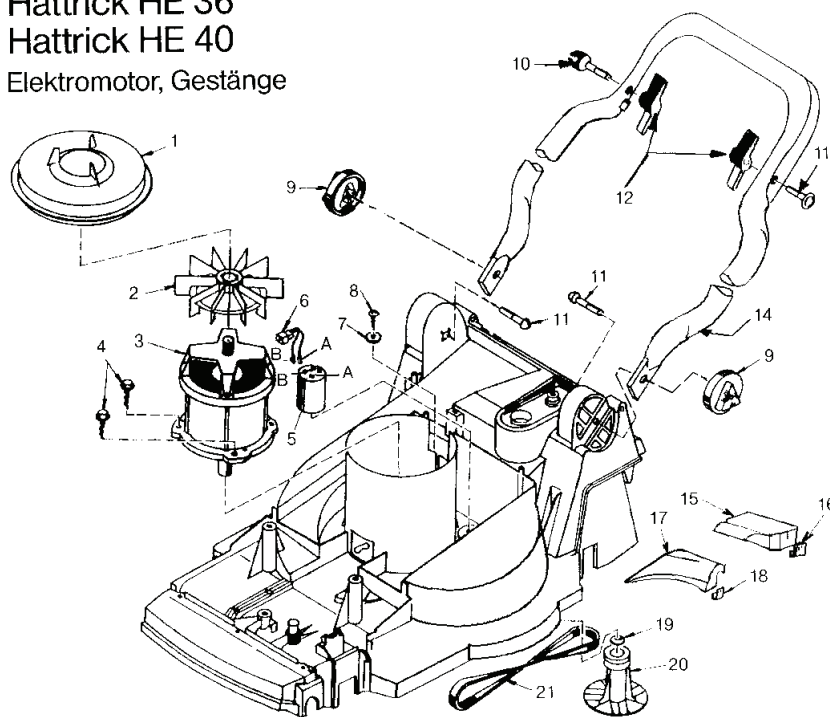

HATTRICK HE 40, 4001,

SPARE PARTS LIST

4000 Hattrick HE 36
4001 Hattrick HE 40

Elektromotor, Gestänge

B

REF.	PART NO.	DESCRIPTION	REMARK	QTY.	KIT
5	520505601	CAPACITOR	4001-00.900.20	1	
10	520624401	CABLE ROUTING	78420-00.600.36	1	
11	520624301	TRUSS- HEAD SCREW	78420-00.600.34	1	
12	520545201	WING NUT	4070-00.900.34	1	
16	520506001	CLIP	4001-00.900.24	1	
	520507901	RECEPTACLE	4002-00.900.11. not shown in image. belongs to Ref. 5	1	

4000 Hattrick HE 36
4001 Hattrick HE 40

Antrieb
Gehäuse

C

REF.	PART NO.	DESCRIPTION	REMARK	QTY.	KIT
8	520321701	SCREW	853-00.002.16	1	
9	520502401	DRIVEN SHAFT, CPL.	4000-00.900.42	1	
19	520434401	SHEET METAL SCREW 4.8X19	2380-00.600.14	1	

4000 Hattrick HE 36
4001 Hattrick HE 40

Gestänge, Fangsack

D

REF.	PART NO.	DESCRIPTION	REMARK	QTY.	KIT
2	520503401	SCREW	4000-00.900.54	1	
	520507901	RECEPTACLE	4002-00.900.11. not shown in image, belongs to Ref. 1	1	

A

GARDENA
4001 Hattrick HE 40
Fahrwerk
Messer
Räder

REF.	PART NO.	DESCRIPTION	REMARK	QTY.	KIT
2	520321701	SCREW	853-00.002.16	1	
4	520504401	DRIVE - DRUM	4001-00.900.02	1	
5	520337401	O-RING	991-00.003.02	1	
8	520394001	O-RING	1550-00.000.17	1	
12	520624801	ADJUSTMENT BUTTON	78440-00.600.61	1	
16	520504801	REAR COVER	4001-00.900.07	1	
17	520504901	WHEEL 195 BACK	4001-00.900.08	1	
19	520466101	HEXAGON NUT	2610-00.008.13	1	
23	520505001	REAR AXLE	4001-00.900.10	1	
27	520530301	LOCKWASHER	4038-00.600.67	1	
28	520466101	HEXAGON NUT	2610-00.008.13	1	
29	520444501	WASHER	2440-00.900.10	1	
	520504001	IGNITION KEY	4000-00.900.61. not shown in image	1	